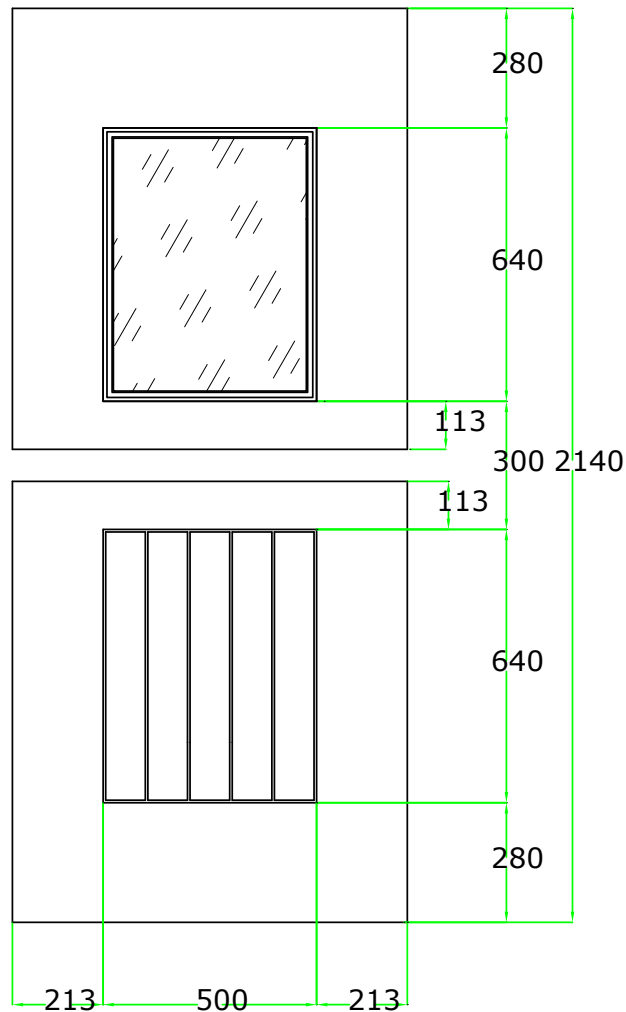

DOORS

ARCACIA
CAMPUS
CAROLINA
CLASSIC
CLASSIC FRENCH
COLONIAL
COTTAGE SPY VIEW
COTTAGE VIEW LIGHT
DAKOTA
DIAMOND
ENGLISH COTTAGE
GEORGIA
ILLINOIS
INDIANA
JACOBAN
KENTUCKY
MONTANA
NEWARK
TENNESSEE
TONGUE AND GROOVE 5
PHILADELPHIA
PORTLAND
REGENCY
STABLE DIAMONDDVIEW
STABLE SPY VIEW
STABLE VIEW LIGHT
VERMONT
VIRGINIA
VOGUE
VOGUE FRENCH
WINDSOR

THRESHOLD
CILL
OUTERFRAME
MOULDED PANELS

STABLE VIEW LIGHT

70 FRAME WITH
LOW ALUMINIUM THRESHOLD
MAXIMUM SIZE: 1016 x 2092
MINIMUM SIZE: 816 x 1782

DOUBLE DOORS 70 FRAME WITH
LOW ALUMINIUM THRESHOLD
N/A

The overall frame dimensions can be increased or reduced by using other options;

DOOR OUTER FRAME
THRESHOLDS
CILL
FRAME EXTENSIONS

DOOR SASH
MAXIMUM SIZE: 908 x 2018
MINIMUM SIZE: 708 x 1708

PRESS GLAZING
UNIT THICKNESS: 22
UNIT SIZE: 485 x 625
APERTURE: 436 x 576

PRESS BEAD GLAZING
N/A

Stable View Light		
	PVC-U Threshold	Aluminium Threshold
NO Glass design	A++	A+