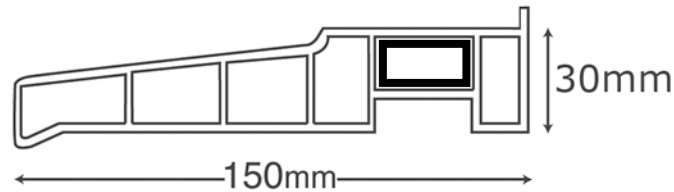

THRESHOLD
CILL
OUTERFRAME
MOULDED PANELS

CILL

85mm CILL

150mm CILL

REINFORCED 150mm CILL

180mm CILL

DOORS

ARCACIA
CAMPUS
CAROLINA
CLASSIC
CLASSIC FRENCH
COLONIAL
COTTAGE SPY VIEW
COTTAGE VIEW LIGHT
DAKOTA
DIAMOND
ENGLISH COTTAGE
GEORGIA
ILLINOIS
INDIANA
JACOBAN
KENTUCKY
MONTANA
NEWARK
TENNESSEE
TONGUE AND GROOVE 5
PHILADELPHIA
PORTLAND
REGENCY
STABLE DIAMONDDVIEW
STABLE SPY VIEW
STABLE VIEW LIGHT
VERMONT
VIRGINIA
VOGUE
VOGUE FRENCH
WINDSOR