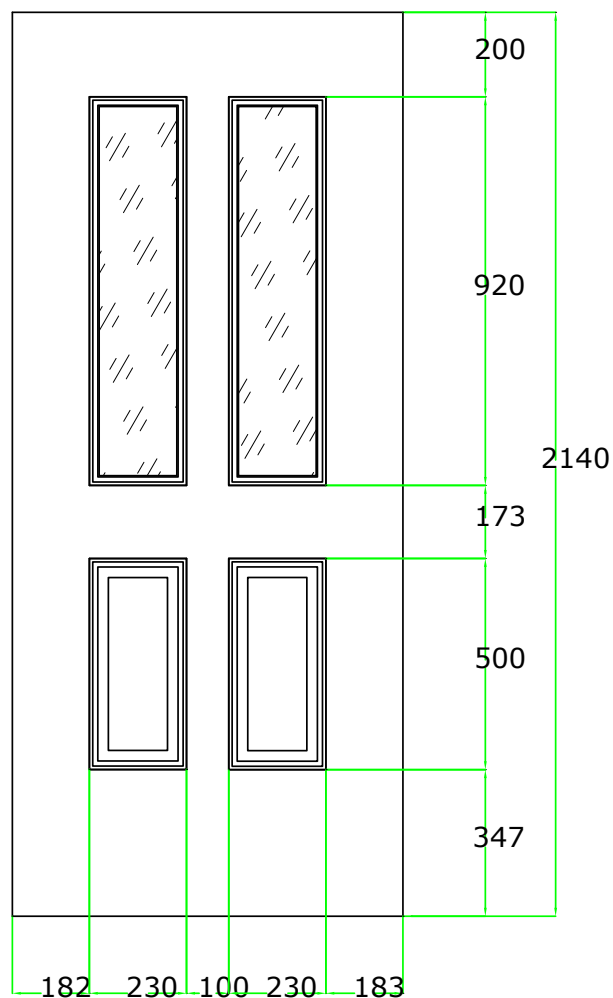

DOORS

ARCACIA
CAMPUS
CAROLINA
CLASSIC
CLASSIC FRENCH
COLONIAL
COTTAGE SPY VIEW
COTTAGE VIEW LIGHT
DAKOTA
DIAMOND
ENGLISH COTTAGE
GEORGIA
ILLINOIS
INDIANA
JACOBAN
KENTUCKY
MONTANA
NEWARK
TENNESSEE
TONGUE AND GROOVE 5
PHILADELPHIA
PORTLAND
REGENCY
STABLE DIAMONDDVIEW
STABLE SPY VIEW
STABLE VIEW LIGHT
VERMONT
VIRGINIA
VOGUE
VOGUE FRENCH
WINDSOR

THRESHOLD
CILL
OUTERFRAME
MOULDED PANELS

Jacobean		
	PVC-U Threshold	Aluminium Threshold
NO Glass design	A++	A+
Glass design clear backing glass	A++	A+
Glass design obscure backing glass	A	A

JACOBAN

70 FRAME WITH LOW ALUMINIUM THRESHOLD

MAXIMUM SIZE: 1016 x 2172
MINIMUM SIZE: 861 x 1875

DOUBLE DOORS 70 FRAME WITH LOW ALUMINIUM THRESHOLD

MAXIMUM SIZE: 1930 x 2172
MINIMUM SIZE: 1620 x 1875

The overall frame dimensions can be increased or reduced by using other options;

DOOR OUTER FRAME
THRESHOLDS
CILL
FRAME EXTENSIONS

DOOR SASH

MAXIMUM SIZE: 908 x 2098
MINIMUM SIZE: 753 x 1801

PRESS GLAZING

UNIT THICKNESS: 22
UNIT SIZE: 220 x 910
APERTURE: 180x 866

PRESS BEAD GLAZING

UNIT THICKNESS: 24
UNIT SIZE: 188x 875
APERTURE: 155x 842