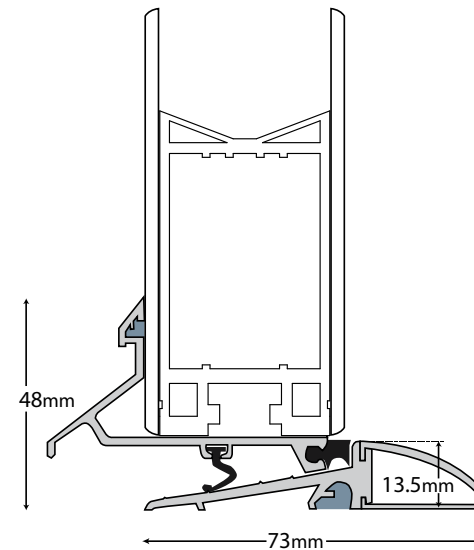

OPEN OUT ALI THRESHOLD