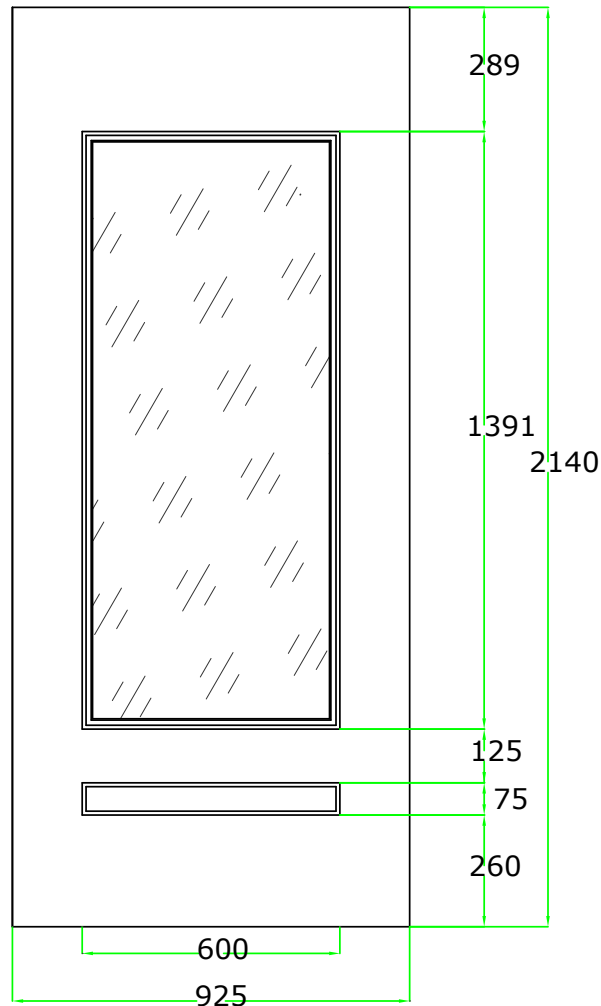

DOORS

ARCACIA
CAMPUS
CAROLINA
CLASSIC
CLASSIC FRENCH
COLONIAL
COTTAGE SPY VIEW
COTTAGE VIEW LIGHT
DAKOTA
DIAMOND
ENGLISH COTTAGE
GEORGIA
ILLINOIS
INDIANA
JACOBAN
KENTUCKY
MONTANA
NEWARK
TENNESSEE
TONGUE AND GROOVE 5
PHILADELPHIA
PORTLAND
REGENCY
STABLE DIAMONDDVIEW
STABLE SPY VIEW
STABLE VIEW LIGHT
VERMONT
VIRGINIA
VOGUE
VOGUE FRENCH
WINDSOR

THRESHOLD
CILL
OUTERFRAME
MOULDED PANELS

Classic		
	PVC-U Threshold	Aluminium Threshold
NO Glass design	(A)+	(A)
Glass design clear backing glass	(A)+	(A)
Glass design obscure backing glass	(A)	(A)

CLASSIC

70 FRAME WITH LOW ALUMINIUM THRESHOLD

MAXIMUM SIZE: 1016 x 2172
MINIMUM SIZE: 916x 1873

DOUBLE DOORS 70 FRAME WITH LOW ALUMINIUM THRESHOLD

MAXIMUM SIZE: 1930 x 2172
MINIMUM SIZE: 1730 x 1873

The overall frame dimensions can be increased or reduced by using other options;

DOOR OUTER FRAME
THRESHOLDS
CILL
FRAME EXTENSIONS

DOOR SASH

MAXIMUM SIZE: 908 x 2098
MINIMUM SIZE: 808 x 1799

PRESS GLAZING

UNIT THICKNESS: 22
UNIT SIZE: 599 x 1390
APERTURE: 565 x 1356

PRESS BEAD GLAZING

N/A