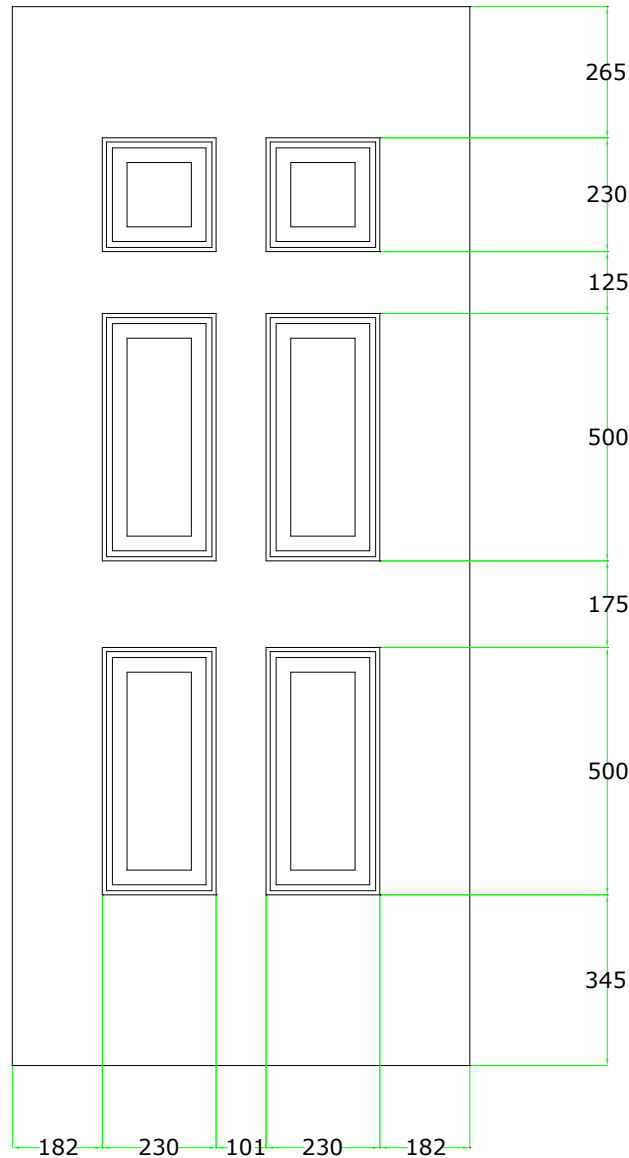

DOORS

ARCACIA
CAMPUS
CAROLINA
CLASSIC
CLASSIC FRENCH
COLONIAL
COTTAGE SPY VIEW
COTTAGE VIEW LIGHT
DAKOTA
DIAMOND
ENGLISH COTTAGE
GEORGIA
ILLINOIS
INDIANA
JACOBAN
KENTUCKY
MONTANA
NEWARK
TENNESSEE
TONGUE AND GROOVE 5
PHILADELPHIA
PORTLAND
REGENCY
STABLE DIAMONDDVIEW
STABLE SPY VIEW
STABLE VIEW LIGHT
VERMONT
VIRGINIA
VOGUE
VOGUE FRENCH
WINDSOR

THRESHOLD
CILL
OUTERFRAME
MOULDED PANELS

COLONIAL

70 FRAME WITH LOW ALUMINIUM THRESHOLD

MAXIMUM SIZE: 1016 x 2172
MINIMUM SIZE: 837x 1802

DOUBLE DOORS 70 FRAME WITH LOW ALUMINIUM THRESHOLD

MAXIMUM SIZE: 1930 x 2172
MINIMUM SIZE: 1572 x 1802

The overall frame dimensions can be increased or reduced by using other options;

DOOR OUTER FRAME
THRESHOLDS

CILL
FRAME EXTENSIONS

DOOR SASH

MAXIMUM SIZE: 908 x 2098
MINIMUM SIZE: 729 x 1728

PRESS GLAZING

N/A

PRESS BEAD GLAZING

N/A

Colonial		
	PVC-U Threshold	Aluminium Threshold
NO Glass	A ++	A ++
U-Value of 0.89 W/m²K with a low ali threshold