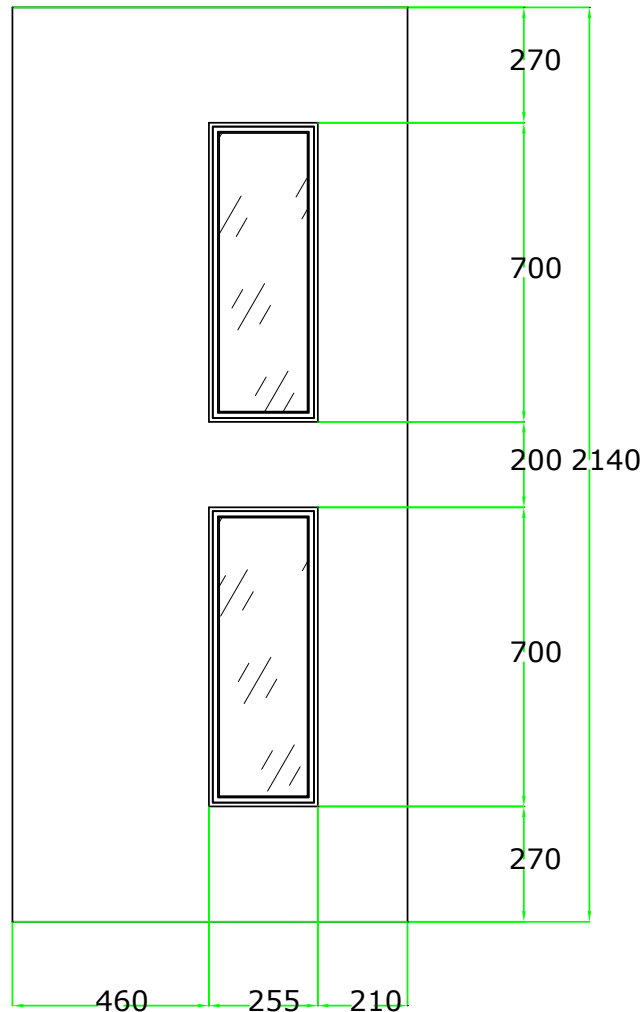

DOORS

ARCACIA
CAMPUS
CAROLINA
CLASSIC
CLASSIC FRENCH
COLONIAL
COTTAGE SPY VIEW
COTTAGE VIEW LIGHT
DAKOTA
DIAMOND
ENGLISH COTTAGE
GEORGIA
ILLINOIS
INDIANA
JACOBAN
KENTUCKY
MONTANA
NEWARK
TENNESSEE
TONGUE AND GROOVE 5
PHILADELPHIA
PORTLAND
REGENCY
STABLE DIAMONDDVIEW
STABLE SPY VIEW
STABLE VIEW LIGHT
VERMONT
VIRGINIA
VOGUE
VOGUE FRENCH
WINDSOR

THRESHOLD
CILL
OUTERFRAME
MOULDED PANELS

	PVC-U Threshold	Aluminium Threshold
NO Glass design	(A+)	(A)
Glass design clear backing glass	(A+)	(A)
Glass design obscure backing glass	(A)	(A)

CAMPUS

70 FRAME WITH LOW ALUMINIUM THRESHOLD

MAXIMUM SIZE: 1016 x 2172
MINIMUM SIZE: 821 x 1882

DOUBLE DOORS 70 FRAME WITH LOW ALUMINIUM THRESHOLD

MAXIMUM SIZE: 1930 x 2172
MINIMUM SIZE: 1540 x 1882

The overall frame dimensions can be increased or reduced by using other options;

DOOR OUTER FRAME
THRESHOLDS
CILL
FRAME EXTENSIONS

DOOR SASH

MAXIMUM SIZE: 908 x 2098
MINIMUM SIZE: 713 x 1808

PRESS GLAZING

UNIT THICKNESS: 22
UNIT SIZE: 185 x 630
APERTURE: 148 x 590

PRESS BEAD GLAZING

UNIT THICKNESS: 24
UNIT SIZE: 185 x 630
APERTURE: 148 x 590