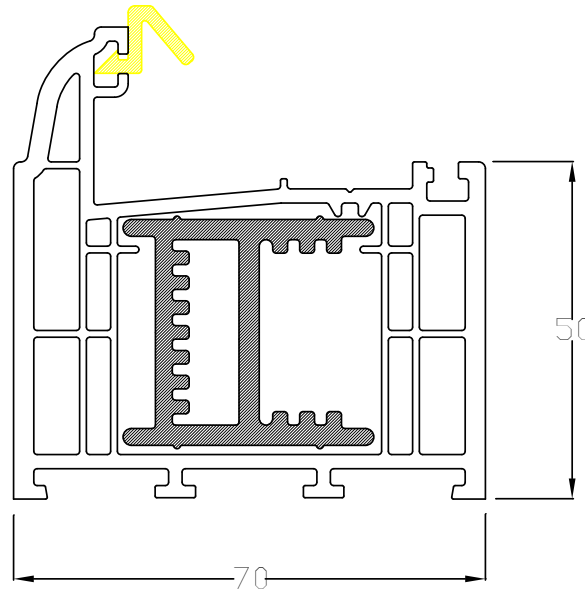

DOORS

ARCACIA
CAMPUS
CAROLINA
CLASSIC
CLASSIC FRENCH
COLONIAL
COTTAGE SPY VIEW
COTTAGE VIEW LIGHT
DAKOTA
DIAMOND
ENGLISH COTTAGE
GEORGIA
ILLINOIS
INDIANA
JACOBAN
KENTUCKY
MONTANA
NEWARK
TENNESSEE
TONGUE AND GROOVE 5
PHILADELPHIA
PORTLAND
REGENCY
STABLE DIAMONDDVIEW
STABLE SPY VIEW
STABLE VIEW LIGHT
VERMONT
VIRGINIA
VOGUE
VOGUE FRENCH
WINDSOR

THRESHOLD
CILL
OUTERFRAME
MOULDED PANELS

OUTER FRAME

STANDARD FRAME