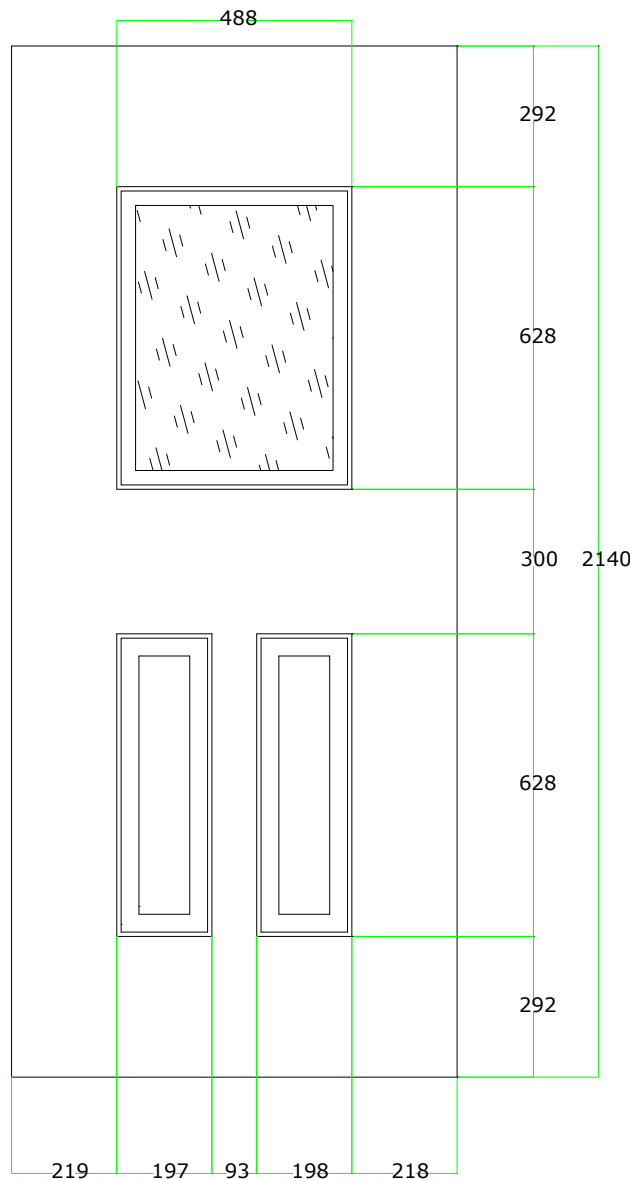

DOORS

ARCACIA
CAMPUS
CAROLINA
CLASSIC
CLASSIC FRENCH
COLONIAL
COTTAGE SPY VIEW
COTTAGE VIEW LIGHT
DAKOTA
DIAMOND
ENGLISH COTTAGE
GEORGIA
ILLINOIS
INDIANA
JACOBAN
KENTUCKY
MONTANA
NEWARK
TENNESSEE
TONGUE AND GROOVE 5
PHILADELPHIA
PORTLAND
REGENCY
STABLE DIAMONDDVIEW
STABLE SPY VIEW
STABLE VIEW LIGHT
VERMONT
VIRGINIA
VOGUE
VOGUE FRENCH
WINDSOR

THRESHOLD
CILL
OUTERFRAME
MOULDED PANELS

PHILADELPHIA

70 FRAME WITH LOW ALUMINIUM THRESHOLD

MAXIMUM SIZE: 1016 x 2174
MINIMUM SIZE: 804 x 1840

DOUBLE DOORS 70 FRAME WITH LOW ALUMINIUM THRESHOLD

MAXIMUM SIZE: 1930x 2174
MINIMUM SIZE: 1506 x 1840

The overall frame dimensions can be increased or reduced by using other options;

DOOR OUTER FRAME
THRESHOLDS
CILL
FRAME EXTENSIONS

DOOR SASH

MAXIMUM SIZE: 908 x 2098
MINIMUM SIZE: 696 x 1764

PRESS GLAZING

N/A

PRESS BEAD GLAZING

UNIT THICKNESS: 24
UNIT SIZE: 440 x 580
APERTURE: 410 x 550

	PVC-U Threshold	Aluminium Threshold
NO Glass design	(A) ++	(A) +
Glass design clear backing glass	(A) ++	(A) +
Glass design obscure backing glass	(A)	(A)