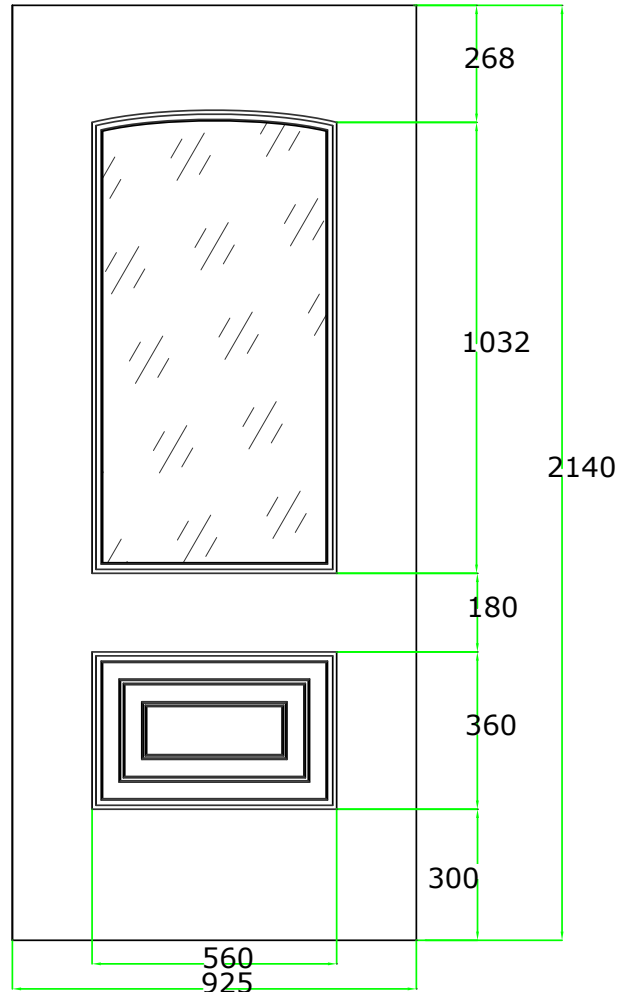

DOORS

ARCACIA
CAMPUS
CAROLINA
CLASSIC
CLASSIC FRENCH
COLONIAL
COTTAGE SPY VIEW
COTTAGE VIEW LIGHT
DAKOTA
DIAMOND
ENGLISH COTTAGE
GEORGIA
ILLINOIS
INDIANA
JACOBAN
KENTUCKY
MONTANA
NEWARK
TENNESSEE
TONGUE AND GROOVE 5
PHILADELPHIA
PORTLAND
REGENCY
STABLE DIAMONDDVIEW
STABLE SPY VIEW
STABLE VIEW LIGHT
VERMONT
VIRGINIA
VOGUE
VOGUE FRENCH
WINDSOR

THRESHOLD
CILL
OUTERFRAME
MOULDED PANELS

Portland		
	PVC-U Threshold	Aluminium Threshold
NO Glass design	A+	A
Glass design clear backing glass	A+	A
Glass design obscure backing glass	A	A

PORTLAND

70 FRAME WITH LOW ALUMINIUM THRESHOLD

MAXIMUM SIZE: 1016 x 2172
MINIMUM SIZE: 876 x 1882

DOUBLE DOORS 70 FRAME WITH LOW ALUMINIUM THRESHOLD

MAXIMUM SIZE: 1930x 2172
MINIMUM SIZE: 1650 x 1882

The overall frame dimensions can be increased or reduced by using other options;

DOOR OUTER FRAME
THRESHOLDS
CILL
FRAME EXTENSIONS

DOOR SASH

MAXIMUM SIZE: 908 x 2098
MINIMUM SIZE: 768 x 1808

PRESS GLAZING

UNIT THICKNESS: 22
UNIT SIZE: 547 x 1047
APERTURE: 512 x 1011

PRESS BEAD GLAZING

N/A