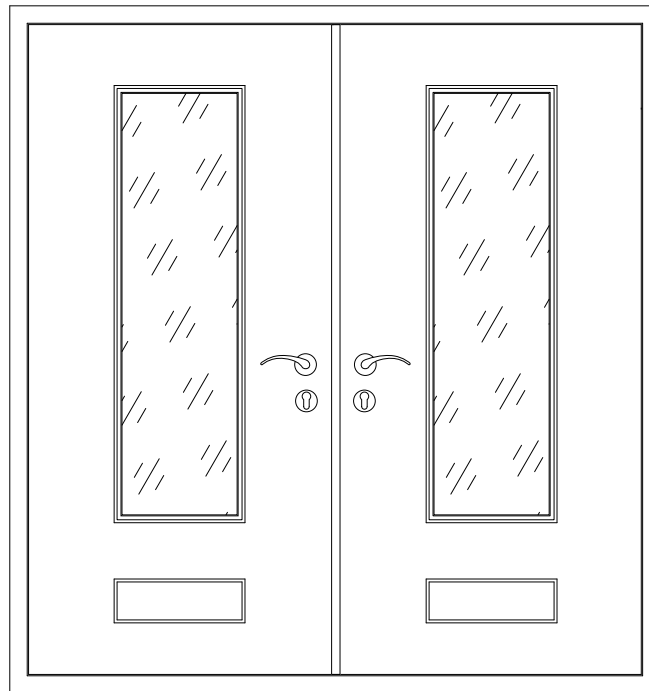

DOORS

ARCACIA
CAMPUS
CAROLINA
CLASSIC
CLASSIC FRENCH
COLONIAL
COTTAGE SPY VIEW
COTTAGE VIEW LIGHT
DAKOTA
DIAMOND
ENGLISH COTTAGE
GEORGIA
ILLINOIS
INDIANA
JACOBAN
KENTUCKY
MONTANA
NEWARK
TENNESSEE
TONGUE AND GROOVE 5
PHILADELPHIA
PORTLAND
REGENCY
STABLE DIAMONDDVIEW
STABLE SPY VIEW
STABLE VIEW LIGHT
VERMONT
VIRGINIA
VOGUE
VOGUE FRENCH
WINDSOR

THRESHOLD
CILL
OUTERFRAME
MOULDED PANELS

VOGUE FRENCH

FRENCH DOORS 70 FRAME WITH LOW ALUMINIUM THRESHOLD

MAXIMUM SIZE: 1930 x 2172
MINIMUM SIZE: 1464 x 1959

The overall frame dimensions can be increased or reduced by using other options;

DOOR OUTER FRAME THRESHOLDS

CILL
FRAME EXTENSIONS

DOOR SASH

MAXIMUM SIZE: 908 x 2098
MINIMUM SIZE: 675 x 1881

PRESS GLAZING

UNIT THICKNESS: 22
UNIT SIZE: 387 x 1323
APERTURE: 352x 1288

PRESS BEAD GLAZING

N/A

Vogue French Door

	PVC-U Threshold	Aluminium Threshold
NO Glass design	1.3 w/m²k	1.4 w/m²k