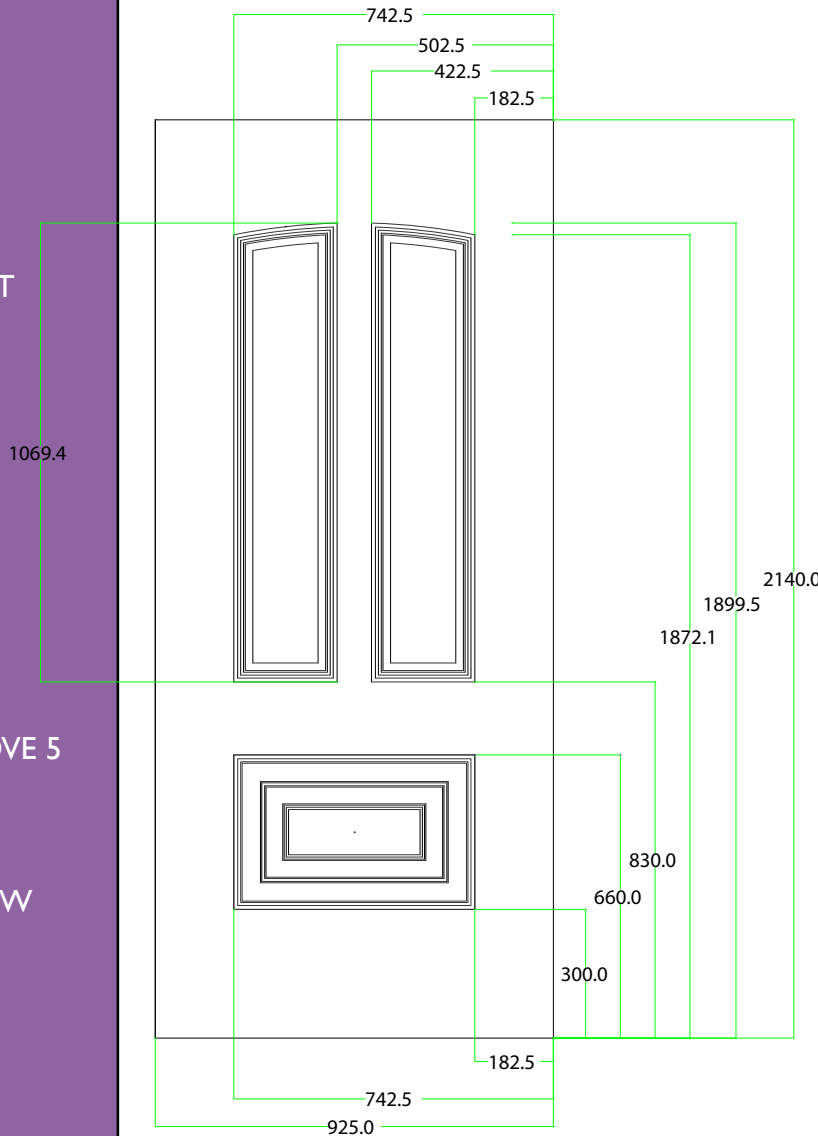

DOORS

ARCACIA
CAMPUS
CAROLINA
CLASSIC
CLASSIC FRENCH
COLONIAL
COTTAGE SPY VIEW
COTTAGE VIEW LIGHT
DAKOTA
DIAMOND
ENGLISH COTTAGE
GEORGIA
ILLINOIS
INDIANA
JACOBAN
KENTUCKY
MONTANA
NEWARK
TENNESSEE
TONGUE AND GROOVE 5
PHILADELPHIA
PORTLAND
REGENCY
STABLE DIAMONDDVIEW
STABLE SPY VIEW
STABLE VIEW LIGHT
VERMONT
VIRGINIA
VOGUE
VOGUE FRENCH
WINDSOR

THRESHOLD
CILL
OUTERFRAME
MOULDED PANELS

ILLINOIS

70 FRAME WITH LOW ALUMINIUM THRESHOLD

MAXIMUM SIZE: 1016 x 2172
MINIMUM SIZE: 876 x 1882

DOUBLE DOORS 70 FRAME WITH LOW ALUMINIUM THRESHOLD

MAXIMUM SIZE: 1930x 2172
MINIMUM SIZE: 1650 x 1882

The overall frame dimensions can be increased or reduced by using other options;

DOOR OUTER FRAME
THRESHOLDS
CILL
FRAME EXTENSIONS

DOOR SASH

MAXIMUM SIZE: 908 x 2098
MINIMUM SIZE: 768 x 1808

PRESS GLAZING

UNIT THICKNESS: 22
UNIT SIZE: 240 x 1067 (2 off)
APERTURE: 202 x 1030 (2 off)

PRESS BEAD GLAZING

N/A

Illinois	PVC-U Threshold	Aluminium Threshold
NO Glass design	A++	A+
Glass design clear backing glass	A++	A+
Glass design obscure backing glass	A	A