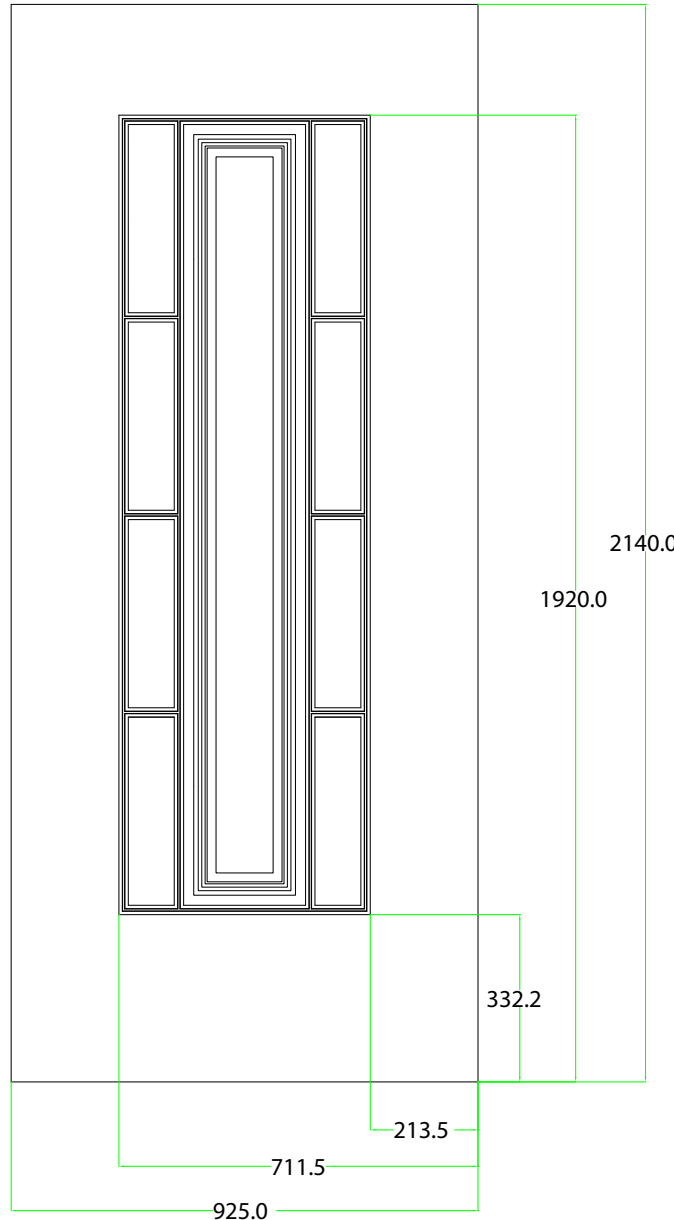

DOORS

ARCACIA
CAMPUS
CAROLINA
CLASSIC
CLASSIC FRENCH
COLONIAL
COTTAGE SPY VIEW
COTTAGE VIEW LIGHT
DAKOTA
DIAMOND
ENGLISH COTTAGE
GEORGIA
ILLINOIS
INDIANA
JACOBAN
KENTUCKY
MONTANA
NEWARK
TENNESSEE
TONGUE AND GROOVE 5
PHILADELPHIA
PORTLAND
REGENCY
STABLE DIAMONDDVIEW
STABLE SPY VIEW
STABLE VIEW LIGHT
VERMONT
VIRGINIA
VOGUE
VOGUE FRENCH
WINDSOR

THRESHOLD
CILL
OUTERFRAME
MOULDED PANELS

VERMONT

70 FRAME WITH LOW ALUMINIUM THRESHOLD

MAXIMUM SIZE: 1016 x 2172
MINIMUM SIZE: 783 x 1924

DOUBLE DOORS 70 FRAME WITH LOW ALUMINIUM THRESHOLD

MAXIMUM SIZE: 1930 x 2172
MINIMUM SIZE: 1464 x 1924

The overall frame dimensions can be increased or reduced by using other options;

DOOR OUTER FRAME THRESHOLDS

CILL

FRAME EXTENSIONS

DOOR SASH

MAXIMUM SIZE: 908 x 2098
MINIMUM SIZE: 675 x 1850

PRESS GLAZING

UNIT THICKNESS: 22
UNIT SIZE: 200 x 1510
APERTURE: 163 x 1472

PRESS BEAD GLAZING

N/A

Vermont		
	PVC-U Threshold	Aluminium Threshold
NO Glass design	A ++	A +
Glass design clear backing glass	A ++	A +
Glass design obscure backing glass	A	A