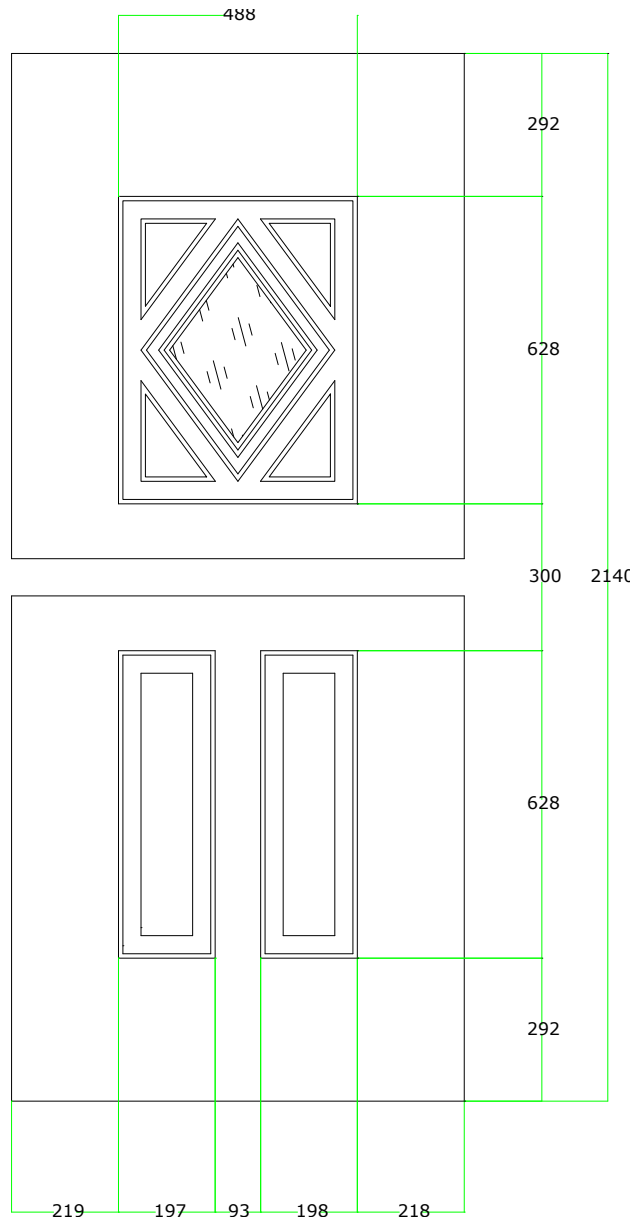

DOORS

ARCACIA
CAMPUS
CAROLINA
CLASSIC
CLASSIC FRENCH
COLONIAL
COTTAGE SPY VIEW
COTTAGE VIEW LIGHT
DAKOTA
DIAMOND
ENGLISH COTTAGE
GEORGIA
ILLINOIS
INDIANA
JACOBAN
KENTUCKY
MONTANA
NEWARK
TENNESSEE
TONGUE AND GROOVE 5
PHILADELPHIA
PORTLAND
REGENCY
STABLE DIAMONDVIEW
STABLE SPY VIEW
STABLE VIEW LIGHT
VERMONT
VIRGINIA
VOGUE
VOGUE FRENCH
WINDSOR

THRESHOLD
CILL
OUTERFRAME
MOULDED PANELS

STABLE DIAMONDVIEW

70 FRAME WITH LOW ALUMINIUM THRESHOLD

MAXIMUM SIZE: 1016 x 2092
MINIMUM SIZE: 804 x 1782

DOUBLE DOORS 70 FRAME WITH LOW ALUMINIUM THRESHOLD

N/A

The overall frame dimensions can be increased or reduced by using other options;

DOOR OUTER FRAME
THRESHOLDS
CILL
FRAME EXTENSIONS

DOOR SASH

MAXIMUM SIZE: 908 x 2018
MINIMUM SIZE: 696 x 1708

PRESS GLAZING

UNIT THICKNESS: 22
UNIT SIZE: 320 x 435
APERTURE: 277 x 371

PRESS BEAD GLAZING

N/A

Stable Diamond		
	PVC-U Threshold	Aluminium Threshold
NO Glass design	A++	A+