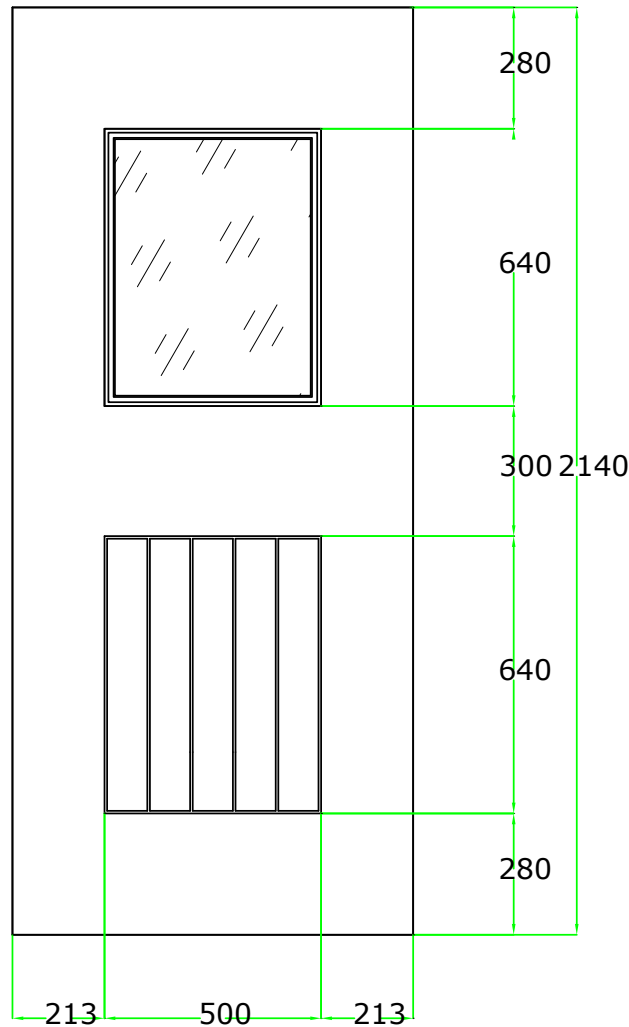

DOORS

ARCACIA
CAMPUS
CAROLINA
CLASSIC
CLASSIC FRENCH
COLONIAL
COTTAGE SPY VIEW
COTTAGE VIEW LIGHT
DAKOTA
DIAMOND
ENGLISH COTTAGE
GEORGIA
ILLINOIS
INDIANA
JACOBAN
KENTUCKY
MONTANA
NEWARK
TENNESSEE
TONGUE AND GROOVE 5
PHILADELPHIA
PORTLAND
REGENCY
STABLE DIAMONDDVIEW
STABLE SPY VIEW
STABLE VIEW LIGHT
VERMONT
VIRGINIA
VOGUE
VOGUE FRENCH
WINDSOR

THRESHOLD
CILL
OUTERFRAME
MOULDED PANELS

Cottage View light		
	PVC-U Threshold	Aluminium Threshold
NO Glass design	A+++	A+
Glass design clear backing glass	A+++	A+
Glass design obscure backing glass	A	A

COTTAGE VIEW LIGHT

70 FRAME WITH LOW ALUMINIUM THRESHOLD

MAXIMUM SIZE: 1016 x 2172
MINIMUM SIZE: 816x 1862

DOUBLE DOORS 70 FRAME WITH LOW ALUMINIUM THRESHOLD

MAXIMUM SIZE: 1930 x 2172
MINIMUM SIZE: 1530 x 1862

The overall frame dimensions can be increased or reduced by using other options;

DOOR OUTER FRAME
THRESHOLDS
CILL
FRAME EXTENSIONS

DOOR SASH

MAXIMUM SIZE: 908 x 2098
MINIMUM SIZE: 708 x 1788

PRESS GLAZING

UNIT THICKNESS: 22
UNIT SIZE: 485 x 625
APERTURE: 436 x 576

PRESS BEAD GLAZING

UNIT THICKNESS: 24
UNIT SIZE: 440 x 580
APERTURE: 410 x 550