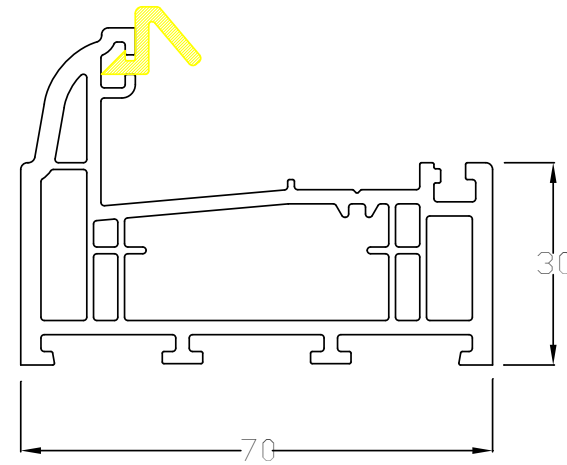

SLIMELINE FRAME