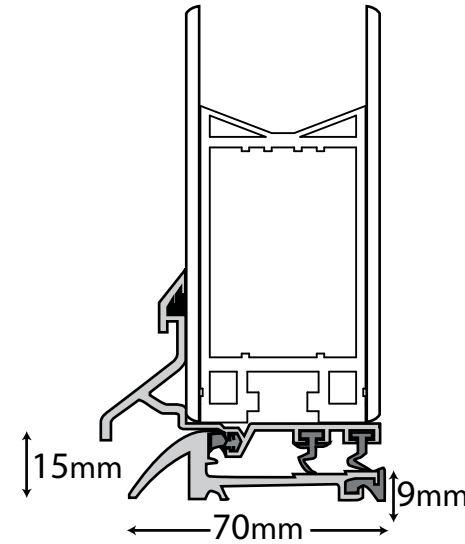

DOORS

ARCACIA
CAMPUS
CAROLINA
CLASSIC
CLASSIC FRENCH
COLONIAL
COTTAGE SPY VIEW
COTTAGE VIEW LIGHT
DAKOTA
DIAMOND
ENGLISH COTTAGE
GEORGIA
ILLINOIS
INDIANA
JACOBAN
KENTUCKY
MONTANA
NEWARK
TENNESSEE
TONGUE AND GROOVE 5
PHILADELPHIA
PORTLAND
REGENCY
STABLE DIAMONDDVIEW
STABLE SPY VIEW
STABLE VIEW LIGHT
VERMONT
VIRGINIA
VOGUE
VOGUE FRENCH
WINDSOR

THRESHOLD
CILL
OUTERFRAME
MOULDED PANELS

THRESHOLD

OPEN IN ALI THRESHOLD