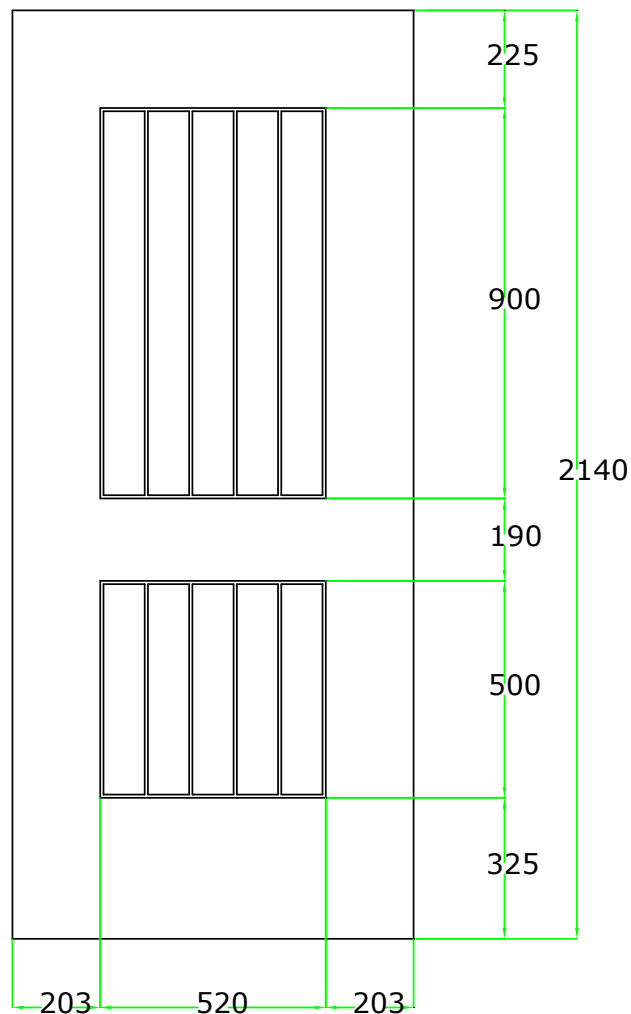

DOORS

ARCACIA
CAMPUS
CAROLINA
CLASSIC
CLASSIC FRENCH
COLONIAL
COTTAGE SPY VIEW
COTTAGE VIEW LIGHT
DAKOTA
DIAMOND
ENGLISH COTTAGE
GEORGIA
ILLINOIS
INDIANA
JACOBAN
KENTUCKY
MONTANA
NEWARK
TENNESSEE
TONGUE AND GROOVE 5
PHILADELPHIA
PORTLAND
REGENCY
STABLE DIAMONDDVIEW
STABLE SPY VIEW
STABLE VIEW LIGHT
VERMONT
VIRGINIA
VOGUE
VOGUE FRENCH
WINDSOR

THRESHOLD
CILL
OUTERFRAME
MOULDED PANELS

TONGUE & GROOVE 5

**70 FRAME WITH
LOW ALUMINIUM THRESHOLD**
MAXIMUM SIZE: 1012 x 2172
MINIMUM SIZE: 796 x 1842

**DOUBLE DOORS 70 FRAME WITH
LOW ALUMINIUM THRESHOLD**
MAXIMUM SIZE: 1922 x 2172
MINIMUM SIZE: 1490 x 1842

The overall frame dimensions can be increased or reduced by using other options;

DOOR OUTER FRAME
THRESHOLDS
CILL
FRAME EXTENSIONS

DOOR SASH
MAXIMUM SIZE: 904 x 2098
MINIMUM SIZE: 688 x 1768

	PVC-U Threshold	Aluminium Threshold
NO Glass	A+++	A+++
U-Value of 0.89 W/m²K with a low all threshold