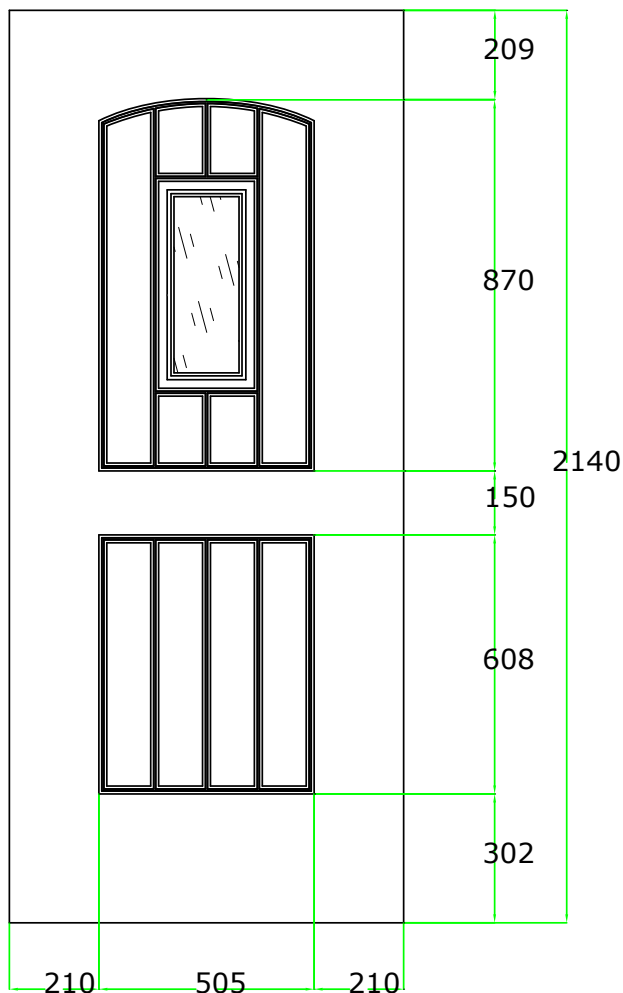

DOORS

ARCACIA
CAMPUS
CAROLINA
CLASSIC
CLASSIC FRENCH
COLONIAL
COTTAGE SPY VIEW
COTTAGE VIEW LIGHT
DAKOTA
DIAMOND
ENGLISH COTTAGE
GEORGIA
ILLINOIS
INDIANA
JACOBAN
KENTUCKY
MONTANA
NEWARK
TENNESSEE
TONGUE AND GROOVE 5
PHILADELPHIA
PORTLAND
REGENCY
STABLE DIAMONDDVIEW
STABLE SPY VIEW
STABLE VIEW LIGHT
VERMONT
VIRGINIA
VOGUE
VOGUE FRENCH
WINDSOR

THRESHOLD
CILL
OUTERFRAME
MOULDED PANELS

English Cottage		
	PVC-U Threshold	Aluminium Threshold
NO Glass design	A+++	A+++
Glass design clear backing glass	A+++	A+++
Glass design obscure backing glass	A	A

ENGLISH COTTAGE

70 FRAME WITH LOW ALUMINIUM THRESHOLD

MAXIMUM SIZE: 1016 x 2172
MINIMUM SIZE: 787 x 1870

DOUBLE DOORS 70 FRAME WITH LOW ALUMINIUM THRESHOLD

MAXIMUM SIZE: 1930 x 2172
MINIMUM SIZE: 1472 x 1870

The overall frame dimensions can be increased or reduced by using other options;

DOOR OUTER FRAME
THRESHOLDS
CILL
FRAME EXTENSIONS

DOOR SASH

MAXIMUM SIZE: 908 x 2098
MINIMUM SIZE: 679 x 1796

PRESS GLAZING

UNIT THICKNESS: 22
UNIT SIZE: 192x 447
APERTURE: 152 x 413

PRESS BEAD GLAZING

N/A