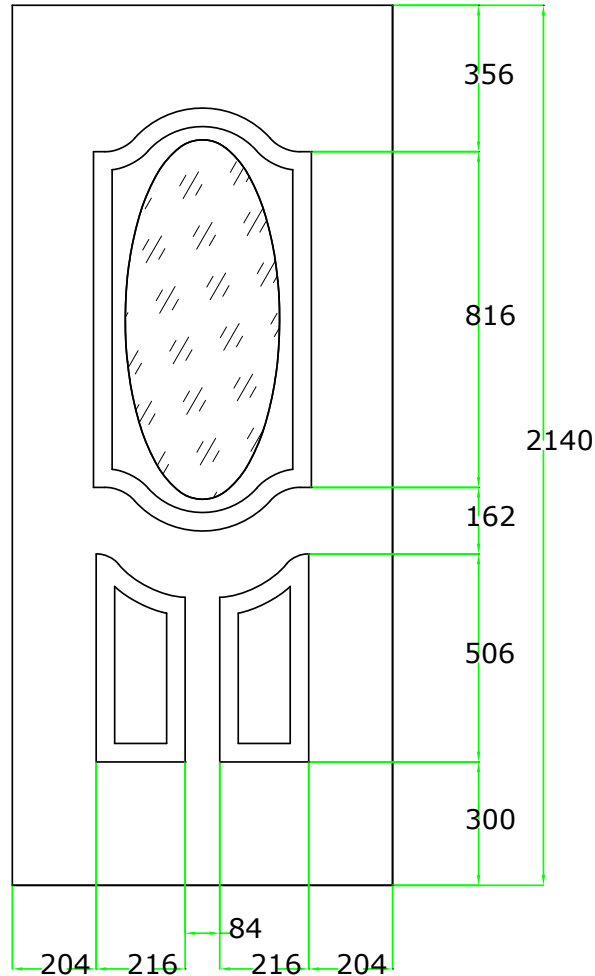

DOORS

ARCACIA
CAMPUS
CAROLINA
CLASSIC
CLASSIC FRENCH
COLONIAL
COTTAGE SPY VIEW
COTTAGE VIEW LIGHT
DAKOTA
DIAMOND
ENGLISH COTTAGE
GEORGIA
ILLINOIS
INDIANA
JACOBAN
KENTUCKY
MONTANA
NEWARK
TENNESSEE
TONGUE AND GROOVE 5
PHILADELPHIA
PORTLAND
REGENCY
STABLE DIAMONDDVIEW
STABLE SPY VIEW
STABLE VIEW LIGHT
VERMONT
VIRGINIA
VOGUE
VOGUE FRENCH
WINDSOR

THRESHOLD
CILL
OUTERFRAME
MOULDED PANELS

Montana		
	PVC-U Threshold	Aluminium Threshold
NO Glass design	A ++	A +
Glass design clear backing glass	A ++	A +
Glass design obscure backing glass	A	A

MONTANA

70 FRAME WITH LOW ALUMINIUM THRESHOLD

MAXIMUM SIZE: 1016 x 2172
MINIMUM SIZE: 792 x 1871

DOUBLE DOORS 70 FRAME WITH LOW ALUMINIUM THRESHOLD

MAXIMUM SIZE: 1930 x 2172
MINIMUM SIZE: 1482 x 1871

The overall frame dimensions can be increased or reduced by using other options;

DOOR OUTER FRAME
THRESHOLDS
CILL
FRAME EXTENSIONS

DOOR SASH

MAXIMUM SIZE: 908 x 2098
MINIMUM SIZE: 684 x 1797

PRESS GLAZING

UNIT THICKNESS: 22
UNIT SIZE: 365 x 862
APERTURE: 320x 819

PRESS BEAD GLAZING

N/A