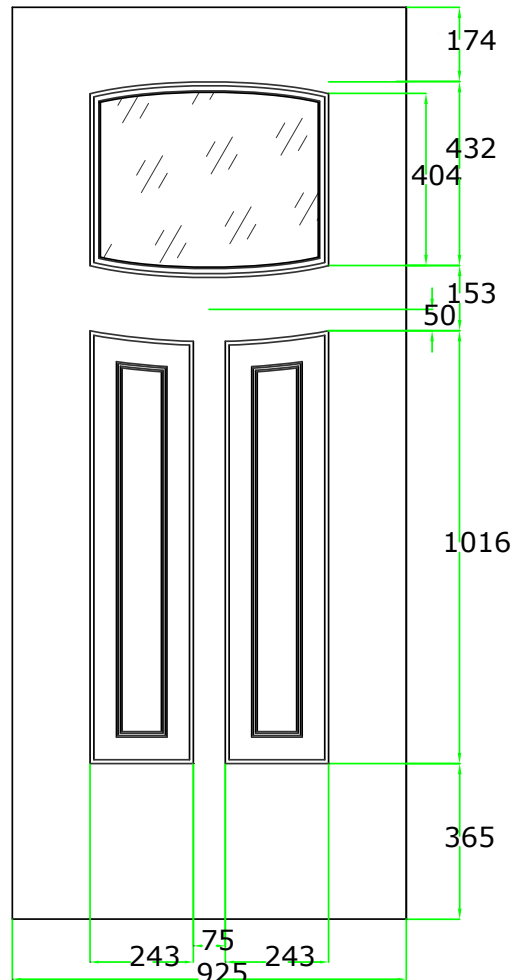

DOORS

ARCACIA
CAMPUS
CAROLINA
CLASSIC
CLASSIC FRENCH
COLONIAL
COTTAGE SPY VIEW
COTTAGE VIEW LIGHT
DAKOTA
DIAMOND
ENGLISH COTTAGE
GEORGIA
ILLINOIS
INDIANA
JACOBAN
KENTUCKY
MONTANA
NEWARK
TENNESSEE
TONGUE AND GROOVE 5
PHILADELPHIA
PORTLAND
REGENCY
STABLE DIAMONDDVIEW
STABLE SPY VIEW
STABLE VIEW LIGHT
VERMONT
VIRGINIA
VOGUE
VOGUE FRENCH
WINDSOR

THRESHOLD
CILL
OUTERFRAME
MOULDED PANELS

Newark		
	PVC-U Threshold	Aluminium Threshold
NO Glass design	A++	A+
Glass design clear backing glass	A++	A+
Glass design obscure backing glass	A	A

NEWARK

70 FRAME WITH LOW ALUMINIUM THRESHOLD

MAXIMUM SIZE: 1016 x 2172
MINIMUM SIZE: 877 x 1883

DOUBLE DOORS 70 FRAME WITH LOW ALUMINIUM THRESHOLD

MAXIMUM SIZE: 1930 x 2172
MINIMUM SIZE: 1652 x 1883

The overall frame dimensions can be increased or reduced by using other options;

DOOR OUTER FRAME
THRESHOLDS
CILL
FRAME EXTENSIONS

DOOR SASH

MAXIMUM SIZE: 908 x 2098
MINIMUM SIZE: 769 x 1809

PRESS GLAZING

UNIT THICKNESS: 22
UNIT SIZE: 547 x 447
APERTURE: 512 x 409

PRESS BEAD GLAZING

N/A