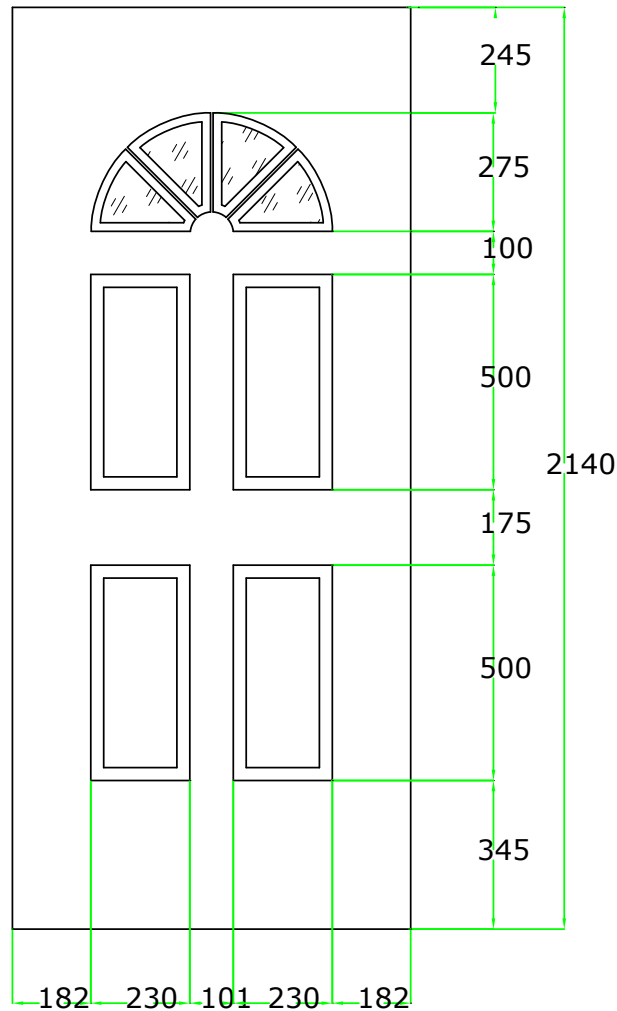

DOORS

ARCACIA
CAMPUS
CAROLINA
CLASSIC
CLASSIC FRENCH
COLONIAL
COTTAGE SPY VIEW
COTTAGE VIEW LIGHT
DAKOTA
DIAMOND
ENGLISH COTTAGE
GEORGIA
ILLINOIS
INDIANA
JACOBAN
KENTUCKY
MONTANA
NEWARK
TENNESSEE
TONGUE AND GROOVE 5
PHILADELPHIA
PORTLAND
REGENCY
STABLE DIAMONDDVIEW
STABLE SPY VIEW
STABLE VIEW LIGHT
VERMONT
VIRGINIA
VOGUE
VOGUE FRENCH
WINDSOR

THRESHOLD
CILL
OUTERFRAME
MOULDED PANELS

Carolina		
	PVC-U Threshold	Aluminium Threshold
NO Glass design	A ++	A ++
Glass design clear backing glass	A ++	A ++
Glass design obscure backing glass	A	A

CAROLINA

70 FRAME WITH LOW ALUMINIUM THRESHOLD

MAXIMUM SIZE: 1016 x 2172
MINIMUM SIZE: 877 x 1832

DOUBLE DOORS 70 FRAME WITH LOW ALUMINIUM THRESHOLD

MAXIMUM SIZE: 1930 x 2172
MINIMUM SIZE: 1652 x 1832

The overall frame dimensions can be increased or reduced by using other options;

DOOR OUTER FRAME
THRESHOLDS
CILL
FRAME EXTENSIONS

DOOR SASH

MAXIMUM SIZE: 908 x 2098
MINIMUM SIZE: 769 x 1758

PRESS GLAZING

UNIT THICKNESS: 22
UNIT SIZE: 560 x 275
APERTURE: N/A

PRESS BEAD GLAZING

UNIT THICKNESS: 24
UNIT SIZE: 490 x 225
APERTURE: 452 x 192