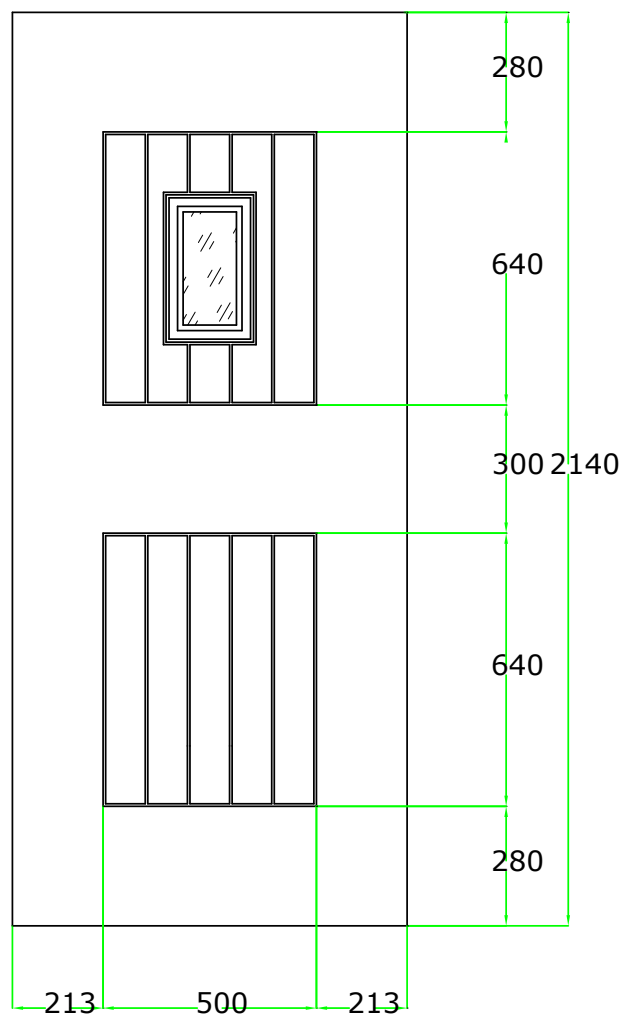

DOORS

ARCACIA
CAMPUS
CAROLINA
CLASSIC
CLASSIC FRENCH
COLONIAL
COTTAGE SPY VIEW
COTTAGE VIEW LIGHT
DAKOTA
DIAMOND
ENGLISH COTTAGE
GEORGIA
ILLINOIS
INDIANA
JACOBAN
KENTUCKY
MONTANA
NEWARK
TENNESSEE
TONGUE AND GROOVE 5
PHILADELPHIA
PORTLAND
REGENCY
STABLE DIAMONDDVIEW
STABLE SPY VIEW
STABLE VIEW LIGHT
VERMONT
VIRGINIA
VOGUE
VOGUE FRENCH
WINDSOR

THRESHOLD
CILL
OUTERFRAME
MOULDED PANELS

Cottage Spy View		
	PVC-U Threshold	Aluminium Threshold
NO Glass design	(A) ++	(A) ++
Glass design clear backing glass	(A) ++	(A) ++
Glass design obscure backing glass	(A)	(A)

COTTAGE SPY VIEW

70 FRAME WITH LOW ALUMINIUM THRESHOLD

MAXIMUM SIZE: 1016 x 2172
MINIMUM SIZE: 781x 1822

DOUBLE DOORS 70 FRAME WITH LOW ALUMINIUM THRESHOLD

MAXIMUM SIZE: 1930 x 2172
MINIMUM SIZE: 1460 x 1822

The overall frame dimensions can be increased or reduced by using other options;

DOOR OUTER FRAME
THRESHOLDS
CILL
FRAME EXTENSIONS

DOOR SASH

MAXIMUM SIZE: 908 x 2098
MINIMUM SIZE: 673 x 1748

PRESS GLAZING

UNIT THICKNESS: 22
UNIT SIZE: 150 x 300
APERTURE: 109x 252

PRESS BEAD GLAZING

UNIT THICKNESS: 24
UNIT SIZE: 114 x 255
APERTURE: 85 x 226