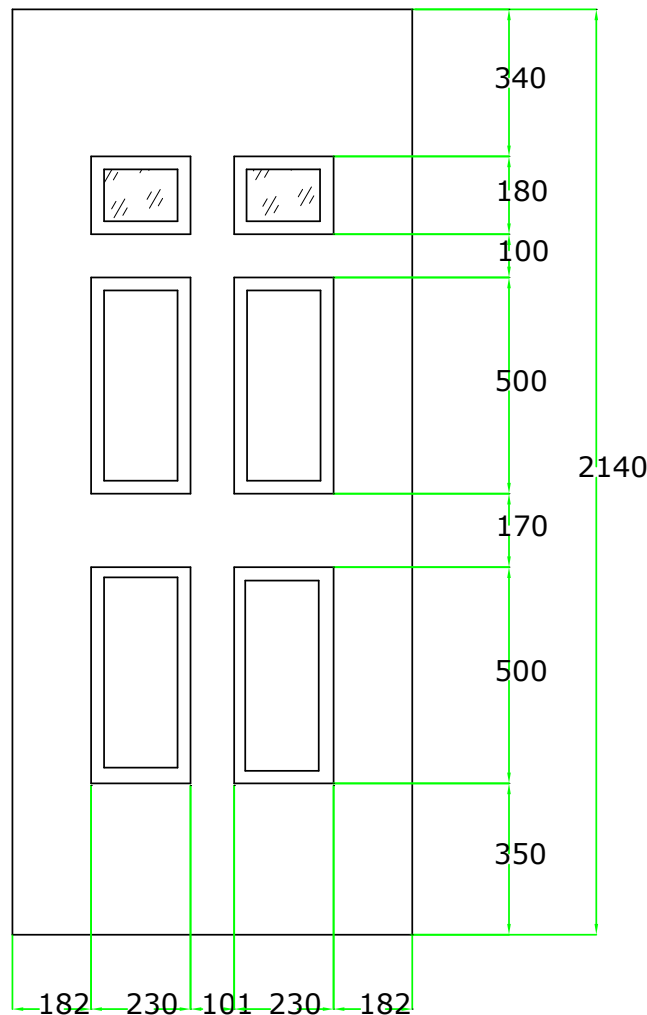

DOORS

ARCACIA
CAMPUS
CAROLINA
CLASSIC
CLASSIC FRENCH
COLONIAL
COTTAGE SPY VIEW
COTTAGE VIEW LIGHT
DAKOTA
DIAMOND
ENGLISH COTTAGE
GEORGIA
ILLINOIS
INDIANA
JACOBAN
KENTUCKY
MONTANA
NEWARK
TENNESSEE
TONGUE AND GROOVE 5
PHILADELPHIA
PORTLAND
REGENCY
STABLE DIAMONDDVIEW
STABLE SPY VIEW
STABLE VIEW LIGHT
VERMONT
VIRGINIA
VOGUE
VOGUE FRENCH
WINDSOR

THRESHOLD
CILL
OUTERFRAME
MOULDED PANELS

Regency		
	PVC-U Threshold	Aluminium Threshold
NO Glass design	A+++	A+++
Glass design clear backing glass	A+++	A+++
Glass design obscure backing glass	A	A

REGENCY

70 FRAME WITH LOW ALUMINIUM THRESHOLD
MAXIMUM SIZE: 1016 x 2172
MINIMUM SIZE: 877x 1802

DOUBLE DOORS 70 FRAME WITH LOW ALUMINIUM THRESHOLD
MAXIMUM SIZE: 1930 x 2172
MINIMUM SIZE: 1652 x 1802

The overall frame dimensions can be increased or reduced by using other options;

DOOR OUTER FRAME
THRESHOLDS
CILL
FRAME EXTENSIONS

DOOR SASH
MAXIMUM SIZE: 908 x 2098
MINIMUM SIZE: 769 x 1728

PRESS GLAZING
UNIT THICKNESS: 22
UNIT SIZE: 230 x 175
APERTURE: 187 x 140

PRESS BEAD GLAZING
N/A