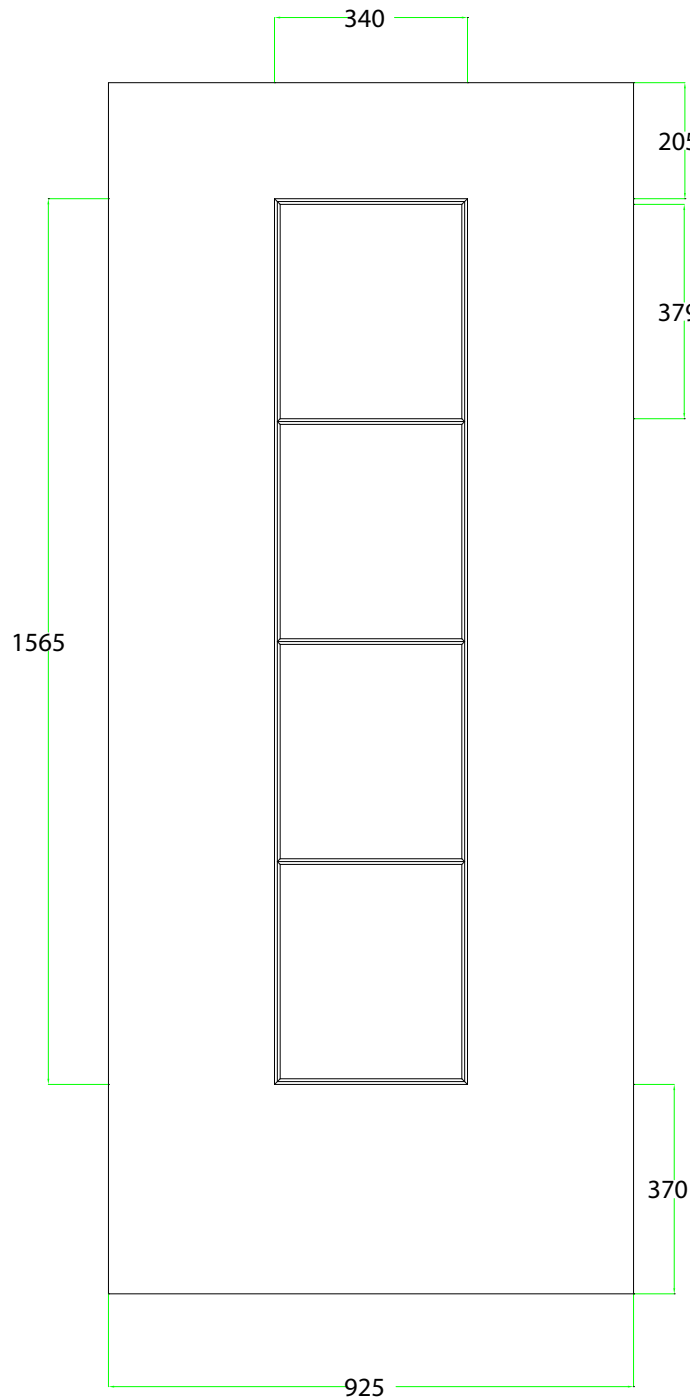

THRESHOLD
 CILL
 OUTERFRAME
 MOULDED PANELS

DAKOTA

70 FRAME WITH LOW ALUMINIUM THRESHOLD

MAXIMUM SIZE: 1016 x 2172

MINIMUM SIZE: 783 x 1838

With a Bar handle the minimum width is

DOUBLE DOORS 70FRAME WITH LOW ALUMINIUM THRESHOLD