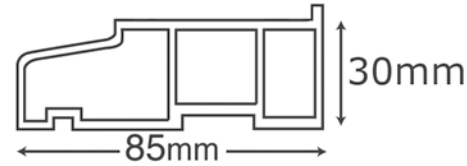

DOORS

ARCACIA
CAMPUS
CAROLINA
CLASSIC
CLASSIC FRENCH
COLONIAL
COTTAGE SPY VIEW
COTTAGE VIEW LIGHT
DAKOTA
DIAMOND
ENGLISH COTTAGE
GEORGIA
ILLINOIS
INDIANA
JACOBAN
KENTUCKY
MONTANA
NEWARK
TENNESSEE
TONGUE AND GROOVE 5
PHILADELPHIA
PORTLAND
REGENCY
STABLE DIAMONDDVIEW
STABLE SPY VIEW
STABLE VIEW LIGHT
VERMONT
VIRGINIA
VOGUE
VOGUE FRENCH
WINDSOR

THRESHOLD
CILL
OUTERFRAME
MOULDED PANELS

CILL

85mm CILL