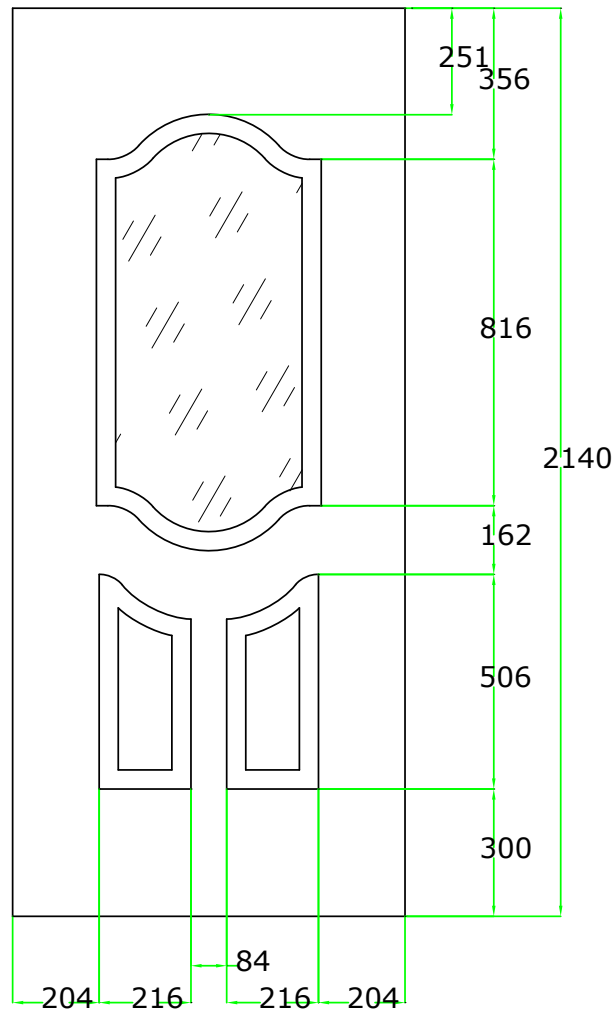

DOORS

ARCACIA
CAMPUS
CAROLINA
CLASSIC
CLASSIC FRENCH
COLONIAL
COTTAGE SPY VIEW
COTTAGE VIEW LIGHT
DAKOTA
DIAMOND
ENGLISH COTTAGE
GEORGIA
ILLINOIS
INDIANA
JACOBAN
KENTUCKY
MONTANA
NEWARK
TENNESSEE
TONGUE AND GROOVE 5
PHILADELPHIA
PORTLAND
REGENCY
STABLE DIAMONDDVIEW
STABLE SPY VIEW
STABLE VIEW LIGHT
VERMONT
VIRGINIA
VOGUE
VOGUE FRENCH
WINDSOR

THRESHOLD
CILL
OUTERFRAME
MOULDED PANELS

Georgia		
	PVC-U Threshold	Aluminium Threshold
NO Glass design	A+	A
Glass design clear backing glass	A+	A
Glass design obscure backing glass	A	A

GEORGIA

70 FRAME WITH LOW ALUMINIUM THRESHOLD

MAXIMUM SIZE: 1016 x 2172
MINIMUM SIZE: 832 x 1871

DOUBLE DOORS 70 FRAME WITH LOW ALUMINIUM THRESHOLD

MAXIMUM SIZE: 1930 x 2172
MINIMUM SIZE: 1556 x 1871

The overall frame dimensions can be increased or reduced by using other options;

DOOR OUTER FRAME
THRESHOLDS
CILL
FRAME EXTENSIONS

DOOR SASH

MAXIMUM SIZE: 908 x 2098
MINIMUM SIZE: 724 x 1797

PRESS GLAZING

UNIT THICKNESS: 22
UNIT SIZE: 512 x 1008
APERTURE: 462x (752 /961/752)

PRESS BEAD GLAZING

N/A