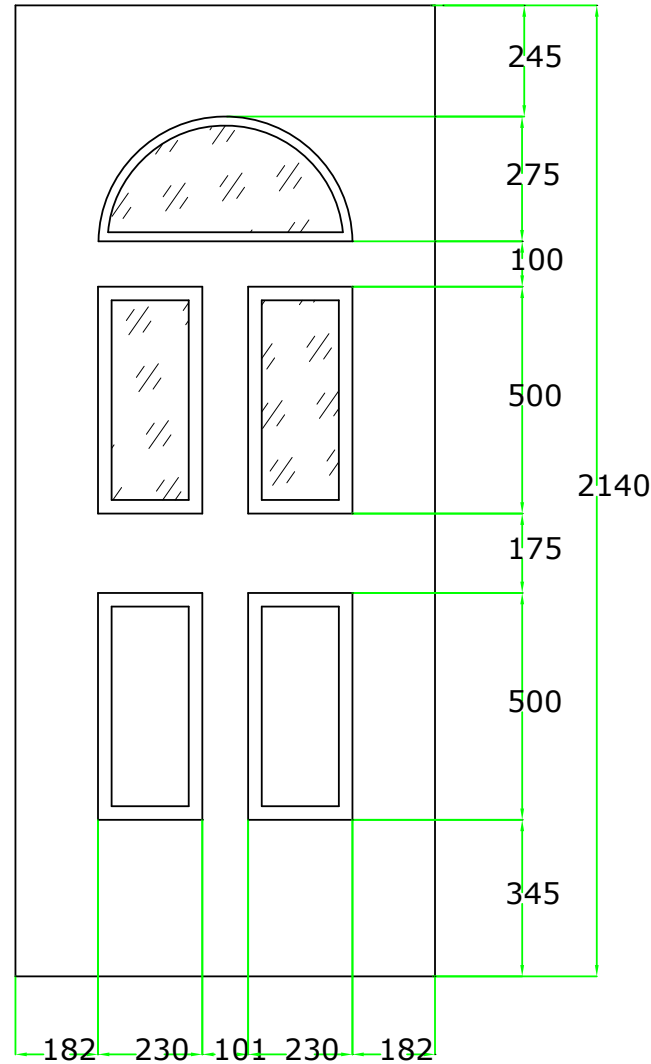

DOORS

ARCACIA
CAMPUS
CAROLINA
CLASSIC
CLASSIC FRENCH
COLONIAL
COTTAGE SPY VIEW
COTTAGE VIEW LIGHT
DAKOTA
DIAMOND
ENGLISH COTTAGE
GEORGIA
ILLINOIS
INDIANA
JACOBAN
KENTUCKY
MONTANA
NEWARK
TENNESSEE
TONGUE AND GROOVE 5
PHILADELPHIA
PORTLAND
REGENCY
STABLE DIAMONDDVIEW
STABLE SPY VIEW
STABLE VIEW LIGHT
VERMONT
VIRGINIA
VOGUE
VOGUE FRENCH
WINDSOR

THRESHOLD
CILL
OUTERFRAME
MOULDED PANELS

TENNESSEE

70 FRAME WITH LOW ALUMINIUM THRESHOLD

MAXIMUM SIZE: 1016 x 2172
MINIMUM SIZE: 856 x 1822

DOUBLE DOORS 70 FRAME WITH LOW ALUMINIUM THRESHOLD

MAXIMUM SIZE: 1930 x 2172
MINIMUM SIZE: 1610 x 1822

The overall frame dimensions can be increased or reduced by using other options;

DOOR OUTER FRAME
THRESHOLDS
CILL
FRAME EXTENSIONS

DOOR SASH

MAXIMUM SIZE: 908 x 2098
MINIMUM SIZE: 748 x 1748

Tennessee		
	PVC-U Threshold	Aluminium Threshold
NO Glass design	(A) ++	(A) +
Glass design clear backing glass	(A) ++	(A) +
Glass design obscure backing glass	(A)	(A)