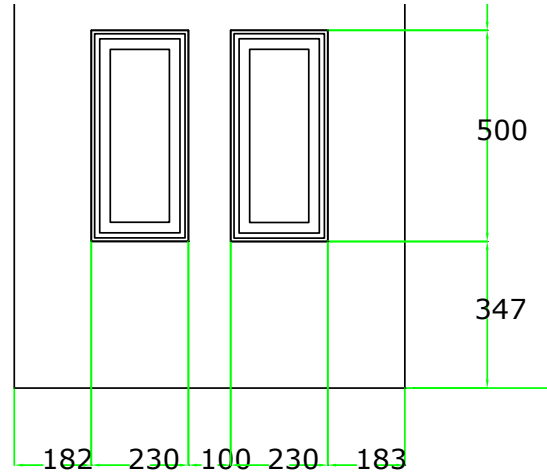

DOORS

ARCACIA
CAMPUS
CAROLINA
CLASSIC
CLASSIC FRENCH
COLONIAL
COTTAGE SPY VIEW
COTTAGE VIEW LIGHT
DAKOTA
DIAMOND
ENGLISH COTTAGE
GEORGIA
ILLINOIS
INDIANA
JACOBAN
KENTUCKY
MONTANA
NEWARK
TENNESSEE
TONGUE AND GROOVE 5
PHILADELPHIA
PORTLAND
REGENCY
STABLE DIAMONDDVIEW
STABLE SPY VIEW
STABLE VIEW LIGHT
VERMONT
VIRGINIA
VOGUE
VOGUE FRENCH
WINDSOR

THRESHOLD
CILL
OUTERFRAME
MOULDED PANELS

MOULDED PANELS

DOUBLE MOULDED PANELS

MAXIMUM SIZE: w785 x h950

MINIMUM SIZE: w620 x h580