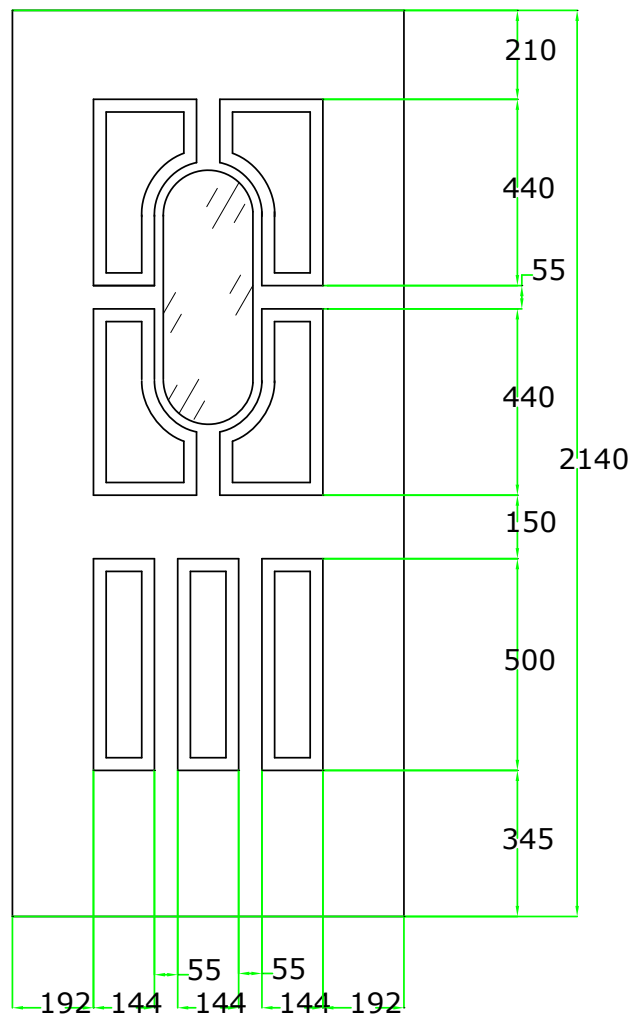

DOORS

ARCACIA
CAMPUS
CAROLINA
CLASSIC
CLASSIC FRENCH
COLONIAL
COTTAGE SPY VIEW
COTTAGE VIEW LIGHT
DAKOTA
DIAMOND
ENGLISH COTTAGE
GEORGIA
ILLINOIS
INDIANA
JACOBAN
KENTUCKY
MONTANA
NEWARK
TENNESSEE
TONGUE AND GROOVE 5
PHILADELPHIA
PORTLAND
REGENCY
STABLE DIAMONDDVIEW
STABLE SPY VIEW
STABLE VIEW LIGHT
VERMONT
VIRGINIA
VOGUE
VOGUE FRENCH
WINDSOR

THRESHOLD
CILL
OUTERFRAME
MOULDED PANELS

Arcacia		
	PVC-U Threshold	Aluminium Threshold
NO Glass design	(A) ++	(A) +
Glass design clear backing glass	(A) ++	(A) +
Glass design obscure backing glass	(A)	(A)

ARCACIA

70 FRAME WITH LOW ALUMINIUM THRESHOLD

MAXIMUM SIZE: 1016 x 2172
MINIMUM SIZE: 818 x 1837

DOUBLE DOORS 70 FRAME WITH LOW ALUMINIUM THRESHOLD

MAXIMUM SIZE: 1930 x 2172
MINIMUM SIZE: 1534 x 1837

The overall frame dimensions can be increased or reduced by using other options;

DOOR OUTER FRAME
THRESHOLDS
CILL
FRAME EXTENSIONS

DOOR SASH

MAXIMUM SIZE: 908 x 2098
MINIMUM SIZE: 710 x 1763

PRESS GLAZING

UNIT THICKNESS: 22
UNIT SIZE: 246 x 668
APERTURE: 208x 630

PRESS BEAD GLAZING

UNIT THICKNESS: 24
UNIT SIZE: 207 x 632
APERTURE: 182 x 604