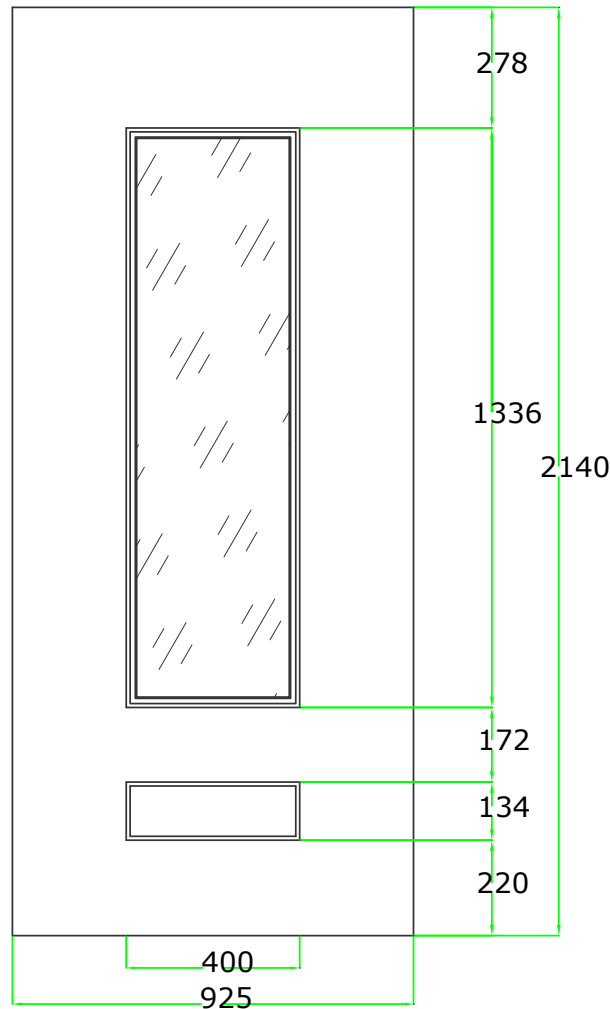

DOORS

ARCACIA
CAMPUS
CAROLINA
CLASSIC
CLASSIC FRENCH
COLONIAL
COTTAGE SPY VIEW
COTTAGE VIEW LIGHT
DAKOTA
DIAMOND
ENGLISH COTTAGE
GEORGIA
ILLINOIS
INDIANA
JACOBAN
KENTUCKY
MONTANA
NEWARK
TENNESSEE
TONGUE AND GROOVE 5
PHILADELPHIA
PORTLAND
REGENCY
STABLE DIAMONDDVIEW
STABLE SPY VIEW
STABLE VIEW LIGHT
VERMONT
VIRGINIA
VOGUE
VOGUE FRENCH
WINDSOR

THRESHOLD
CILL
OUTERFRAME
MOULDED PANELS

VOGUE

70 FRAME WITH LOW ALUMINIUM THRESHOLD

MAXIMUM SIZE: 1016 x 2172
MINIMUM SIZE: 783 x 1924

DOUBLE DOORS 70 FRAME WITH LOW ALUMINIUM THRESHOLD

MAXIMUM SIZE: 1930 x 2172
MINIMUM SIZE: 1464 x 1924

The overall frame dimensions can be increased or reduced by using other options;

DOOR OUTER FRAME
THRESHOLDS
CILL
FRAME EXTENSIONS

DOOR SASH

MAXIMUM SIZE: 908 x 2098
MINIMUM SIZE: 675 x 1850

PRESS GLAZING

UNIT THICKNESS: 22
UNIT SIZE: 387 x 1323
APERTURE: 352x 1288

PRESS BEAD GLAZING

N/A

Vogue		
	PVC-U Threshold	Aluminium Threshold
NO Glass design	A+	A
Glass design clear backing glass	A+	A
Glass design obscure backing glass	A	A