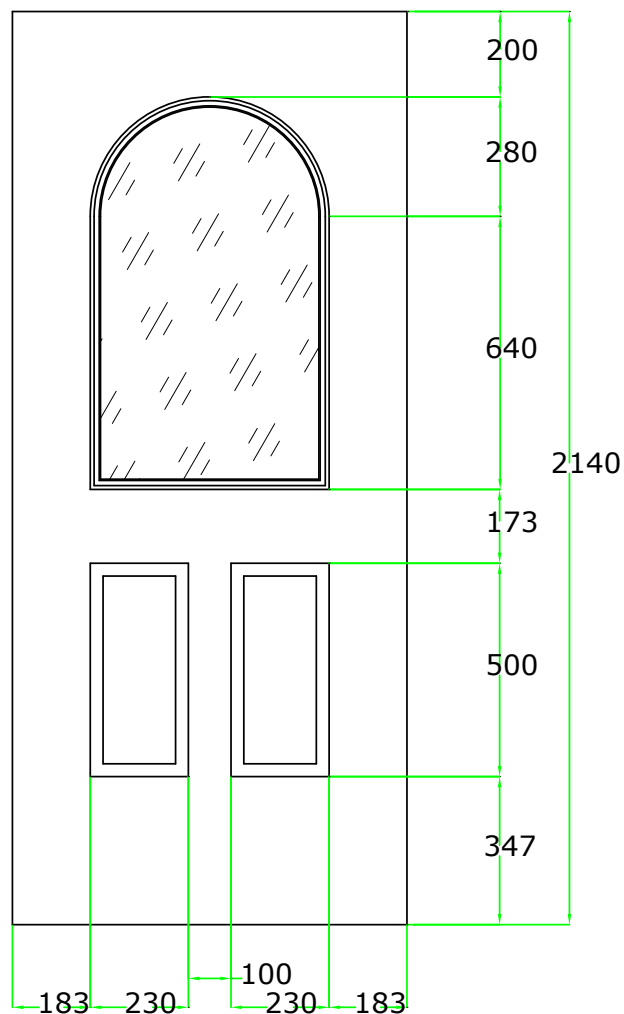

DOORS

ARCACIA
CAMPUS
CAROLINA
CLASSIC
CLASSIC FRENCH
COLONIAL
COTTAGE SPY VIEW
COTTAGE VIEW LIGHT
DAKOTA
DIAMOND
ENGLISH COTTAGE
GEORGIA
ILLINOIS
INDIANA
JACOBAN
KENTUCKY
MONTANA
NEWARK
TENNESSEE
TONGUE AND GROOVE 5
PHILADELPHIA
PORTLAND
REGENCY
STABLE DIAMONDDVIEW
STABLE SPY VIEW
STABLE VIEW LIGHT
VERMONT
VIRGINIA
VOGUE
VOGUE FRENCH
WINDSOR

THRESHOLD
CILL
OUTERFRAME
MOULDED PANELS

Kentucky		
	PVC-U Threshold	Aluminium Threshold
NO Glass design	A+	A
Glass design clear backing glass	A+	A
Glass design obscure backing glass	A	A

KENTUCKY

70 FRAME WITH LOW ALUMINIUM THRESHOLD

MAXIMUM SIZE: 1016 x 2172
MINIMUM SIZE: 876 x 1875

DOUBLE DOORS 70 FRAME WITH LOW ALUMINIUM THRESHOLD

MAXIMUM SIZE: 1930 x 2172
MINIMUM SIZE: 1650 x 1875

The overall frame dimensions can be increased or reduced by using other options;

DOOR OUTER FRAME
THRESHOLDS
CILL
FRAME EXTENSIONS

DOOR SASH

MAXIMUM SIZE: 908 x 2098
MINIMUM SIZE: 768 x 1801

PRESS GLAZING

UNIT THICKNESS: 22
UNIT SIZE: 560 x 912
APERTURE: 508 x 867

PRESS BEAD GLAZING

UNIT THICKNESS: 24
UNIT SIZE: 516 x 875
APERTURE: 482 x 840