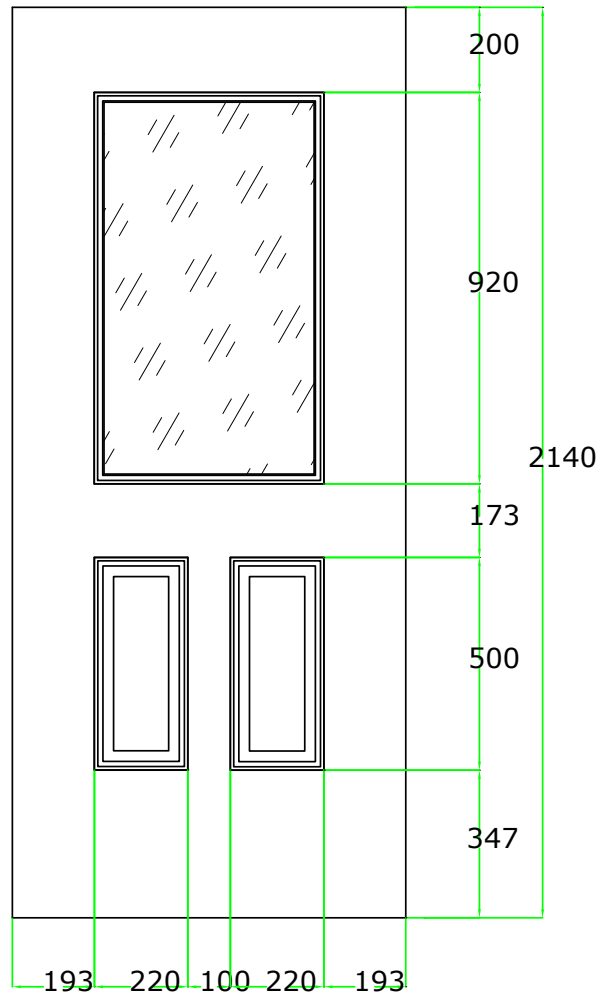

DOORS

ARCACIA
CAMPUS
CAROLINA
CLASSIC
CLASSIC FRENCH
COLONIAL
COTTAGE SPY VIEW
COTTAGE VIEW LIGHT
DAKOTA
DIAMOND
ENGLISH COTTAGE
GEORGIA
ILLINOIS
INDIANA
JACOBAN
KENTUCKY
MONTANA
NEWARK
TENNESSEE
TONGUE AND GROOVE 5
PHILADELPHIA
PORTLAND
REGENCY
STABLE DIAMONDDVIEW
STABLE SPY VIEW
STABLE VIEW LIGHT
VERMONT
VIRGINIA
VOGUE
VOGUE FRENCH
WINDSOR

THRESHOLD
CILL
OUTERFRAME
MOULDED PANELS

Windsor		
	PVC-U Threshold	Aluminium Threshold
NO Glass design	A+	A
Glass design clear backing glass	A+	A
Glass design obscure backing glass	A	A

WINDSOR

70 FRAME WITH LOW ALUMINIUM THRESHOLD

MAXIMUM SIZE: 1016 x 2172
MINIMUM SIZE: 856 x 1875

DOUBLE DOORS 70 FRAME WITH LOW ALUMINIUM THRESHOLD

MAXIMUM SIZE: 1930 x 2172
MINIMUM SIZE: 1610 x 1875

The overall frame dimensions can be increased or reduced by using other options;

DOOR OUTER FRAME
THRESHOLDS
CILL
FRAME EXTENSIONS

DOOR SASH

MAXIMUM SIZE: 908 x 2098
MINIMUM SIZE: 748 x 1801

PRESS GLAZING

UNIT THICKNESS: 22
UNIT SIZE: 530x 910
APERTURE: 495x 872

PRESS BEAD GLAZING

UNIT THICKNESS: 24
UNIT SIZE: 495 x 875
APERTURE: 462x 842