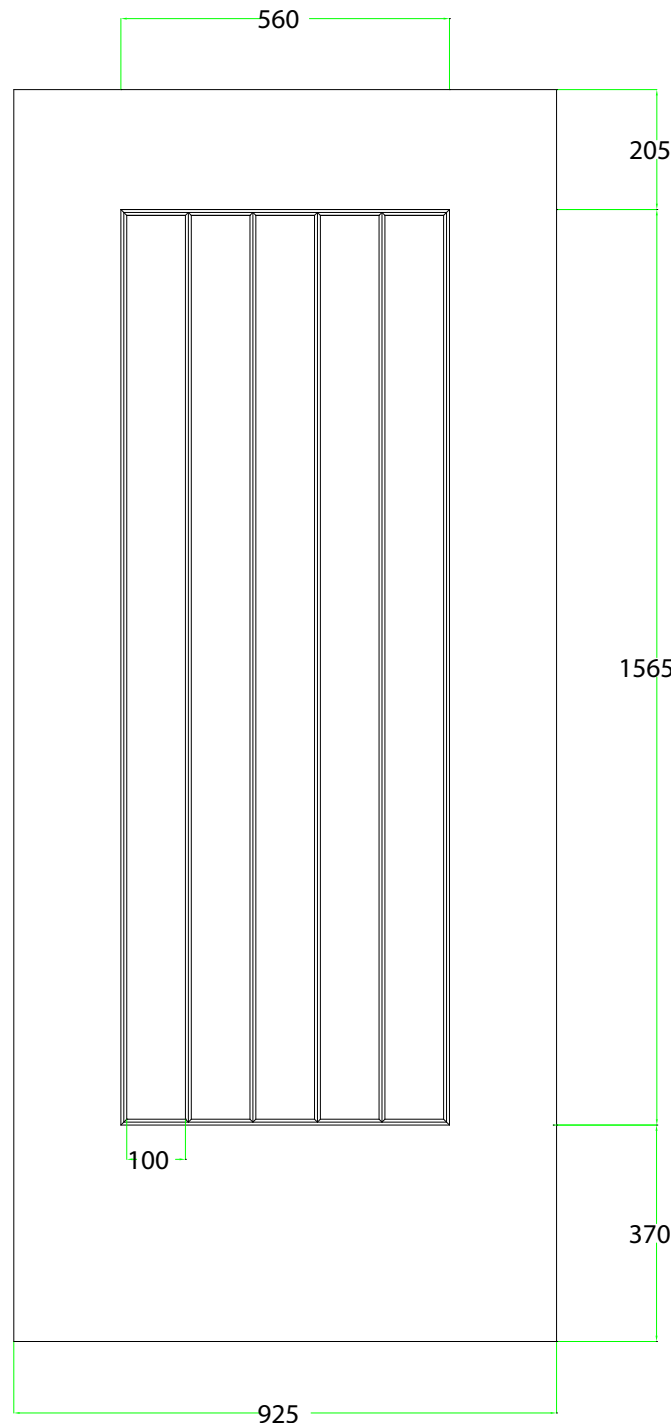

DOORS

ARCACIA
CAMPUS
CAROLINA
CLASSIC
CLASSIC FRENCH
COLONIAL
COTTAGE SPY VIEW
COTTAGE VIEW LIGHT
DAKOTA
DIAMOND
ENGLISH COTTAGE
GEORGIA
ILLINOIS
INDIANA
JACOBAN
KENTUCKY
MONTANA
NEWARK
TENNESSEE
TONGUE AND GROOVE 5
PHILADELPHIA
PORTLAND
REGENCY
STABLE DIAMONDDVIEW
STABLE SPY VIEW
STABLE VIEW LIGHT
VERMONT
VIRGINIA
VOGUE
VOGUE FRENCH
WINDSOR

THRESHOLD
CILL
OUTERFRAME
MOULDED PANELS

INDIANA

70 FRAME WITH LOW ALUMINIUM THRESHOLD

MAXIMUM SIZE: 1016 x 2172
MINIMUM SIZE: 876 x 1882

DOUBLE DOORS 70 FRAME WITH LOW ALUMINIUM THRESHOLD

MAXIMUM SIZE: 1930x 2172
MINIMUM SIZE: 1650 x 1882

The overall frame dimensions can be increased or reduced by using other options;

DOOR OUTER FRAME
THRESHOLDS

CILL

FRAME EXTENSIONS

DOOR SASH

MAXIMUM SIZE: 908 x 2098
MINIMUM SIZE: 768 x 1808

Indiana		
	PVC-U Threshold	Aluminium Threshold
NO Glass	A ++	A ++
U-Value of 0.89 W/m²K with a low all threshold