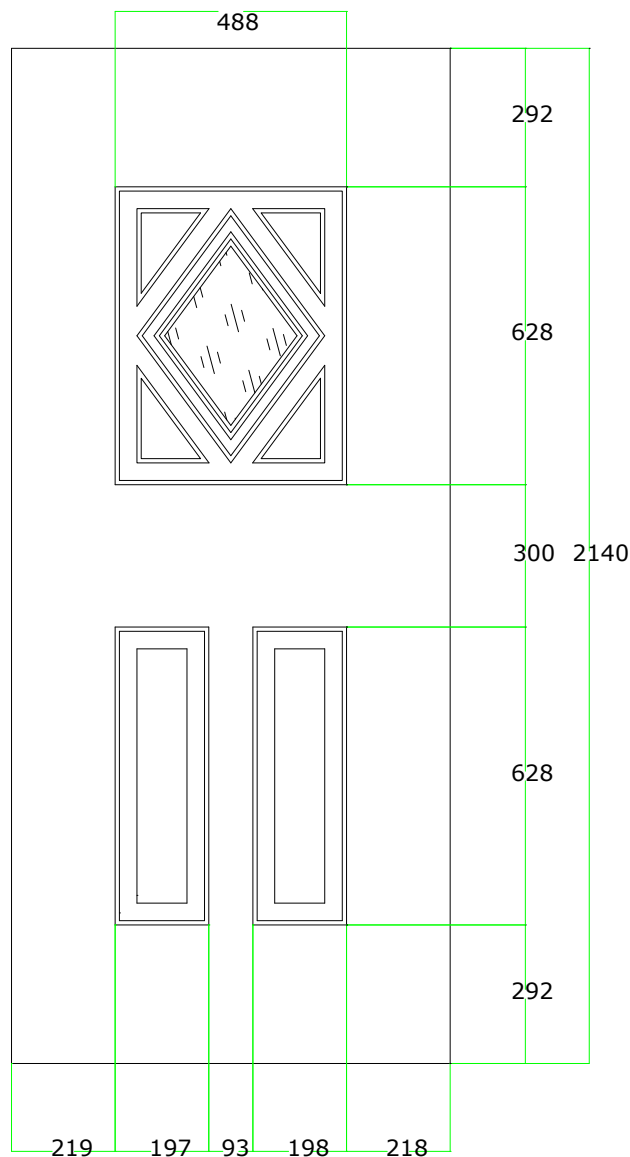

DOORS

ARCACIA
CAMPUS
CAROLINA
CLASSIC
CLASSIC FRENCH
COLONIAL
COTTAGE SPY VIEW
COTTAGE VIEW LIGHT
DAKOTA
DIAMOND
ENGLISH COTTAGE
GEORGIA
ILLINOIS
INDIANA
JACOBAN
KENTUCKY
MONTANA
NEWARK
TENNESSEE
TONGUE AND GROOVE 5
PHILADELPHIA
PORTLAND
REGENCY
STABLE DIAMONDDVIEW
STABLE SPY VIEW
STABLE VIEW LIGHT
VERMONT
VIRGINIA
VOGUE
VOGUE FRENCH
WINDSOR

THRESHOLD
CILL
OUTERFRAME
MOULDED PANELS

DIAMOND

70 FRAME WITH LOW ALUMINIUM THRESHOLD

MAXIMUM SIZE: 1016 x 2172
MINIMUM SIZE: 804 x 1838

DOUBLE DOORS 70FRAME WITH LOW ALUMINIUM THRESHOLD

MAXIMUM SIZE: 1934x 2172
MINIMUM SIZE: 1510 x 1838

The overall frame dimensions can be increased or reduced by using other options;

DOOR OUTER FRAME
THRESHOLDS
CILL
FRAME EXTENSIONS

DOOR SASH

MAXIMUM SIZE: 908 x 2098
MINIMUM SIZE: 696 x 1764

PRESS GLAZING

UNIT THICKNESS: 22
UNIT SIZE: 320 x 435
APERTURE: 277 x 371

PRESS BEAD GLAZING

N/A

	PVC-U Threshold	Aluminium Threshold
NO Glass design	(A) ++	(A) +
Glass design clear backing glass	(A) ++	(A) +
Glass design obscure backing glass	(A)	(A)