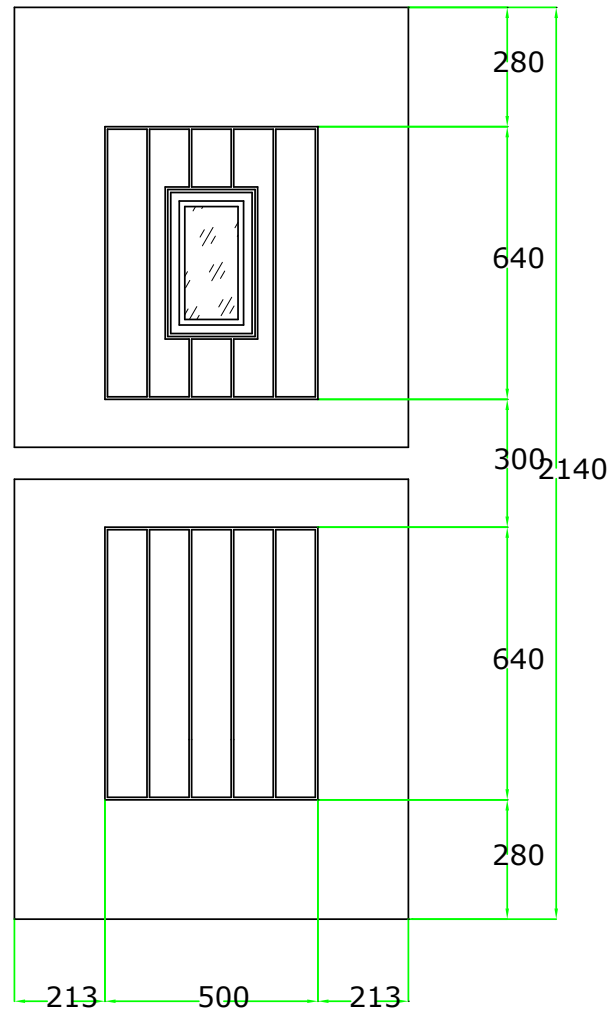

THRESHOLD
 CILL
 OUTERFRAME
 MOULDED PANELS

STABLE SPY VIEW

70 FRAME WITH
 LOW ALUMINIUM THRESHOLD

MAXIMUM SIZE: 1016 x 2092
 MINIMUM SIZE: 781 x 1742

DOUBLE DOORS 70 FRAME WITH
 LOW ALUMINIUM THRESHOLD

N/A