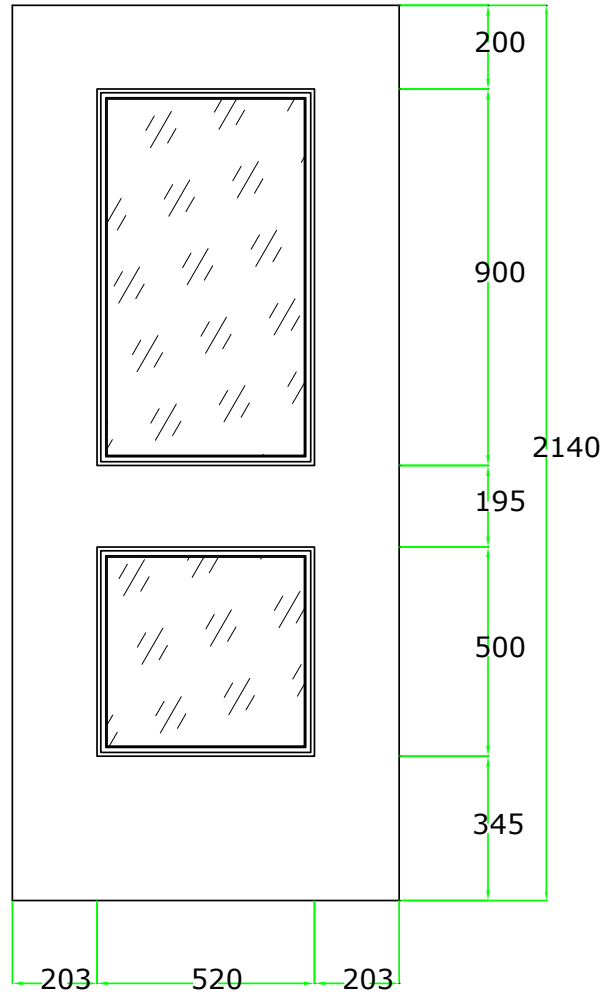

DOORS

ARCACIA
CAMPUS
CAROLINA
CLASSIC
CLASSIC FRENCH
COLONIAL
COTTAGE SPY VIEW
COTTAGE VIEW LIGHT
DAKOTA
DIAMOND
ENGLISH COTTAGE
GEORGIA
ILLINOIS
INDIANA
JACOBAN
KENTUCKY
MONTANA
NEWARK
TENNESSEE
TONGUE AND GROOVE 5
PHILADELPHIA
PORTLAND
REGENCY
STABLE DIAMONDDVIEW
STABLE SPY VIEW
STABLE VIEW LIGHT
VERMONT
VIRGINIA
VOGUE
VOGUE FRENCH
WINDSOR

THRESHOLD
CILL
OUTERFRAME
MOULDED PANELS

	PVC-U Threshold	Aluminium Threshold
NO Glass design	(A+)	(A)
Glass design clear backing glass	(A+)	(A)
Glass design obscure backing glass	(A)	(A)

VIRGINIA

70FRAME WITH LOW ALUMINIUM THRESHOLD

MAXIMUM SIZE: 1016 x 2172
MINIMUM SIZE: 836 x 1877

DOUBLE DOORS 70 FRAME WITH LOW ALUMINIUM THRESHOLD

MAXIMUM SIZE: 1930 x 2172
MINIMUM SIZE: 1570 x 1877

The overall frame dimensions can be increased or reduced by using other options;

DOOR OUTER FRAME
THRESHOLDS
CILL
FRAME EXTENSIONS

DOOR SASH

MAXIMUM SIZE: 908 x 2098
MINIMUM SIZE: 728x 1803

PRESS GLAZING

UNIT THICKNESS: 22
UNIT SIZE: 510 x 890   510 x 490
APERTURE: 466x 846   466 x 448

PRESS BEAD GLAZING

UNIT THICKNESS: 24
UNIT SIZE: 470 x 1852   470 x 455
APERTURE: 438 x 818   438 x 422