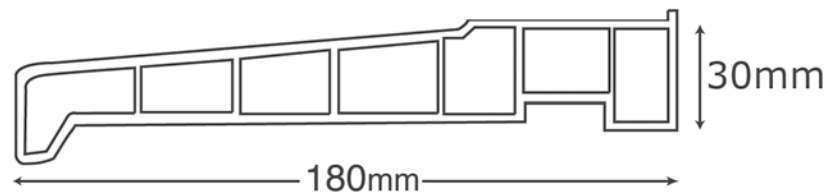

THRESHOLD
CILL
OUTERFRAME
MOULDED PANELS

CILL

85mm CILL

150mm CILL

REINFORCED 150mm CILL

180mm CILL

DOORS

ARCACIA
CAMPUS
CAROLINA
CLASSIC
CLASSIC FRENCH
COLONIAL
COTTAGE SPY VIEW
COTTAGE VIEW LIGHT
DAKOTA
DIAMOND
ENGLISH COTTAGE
GEORGIA
ILLINOIS
INDIANA
JACOBAN
KENTUCKY
MONTANA
NEWARK
TENNESSEE
TONGUE AND GROOVE 5
PHILADELPHIA
PORTLAND
REGENCY
STABLE DIAMONDDVIEW
STABLE SPY VIEW
STABLE VIEW LIGHT
VERMONT
VIRGINIA
VOGUE
VOGUE FRENCH
WINDSOR