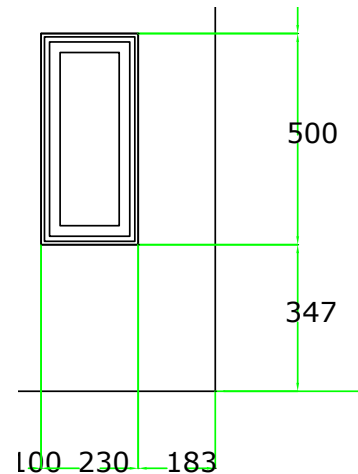

THRESHOLD
CILL
OUTERFRAME
MOULDED PANELS

MOULDED PANELS

DOUBLE MOULDED PANELS

MAXIMUM SIZE: w785 x h950

MINIMUM SIZE: w620 x h580

SINGLE MOULDED PANELS

MAXIMUM SIZE: w420 x h950

MINIMUM SIZE: w290 x h580