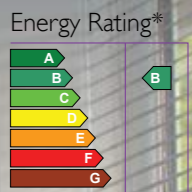

ULTIMATE SERIES