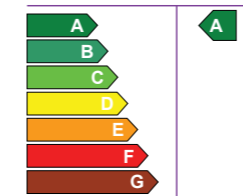

Energy Rating *