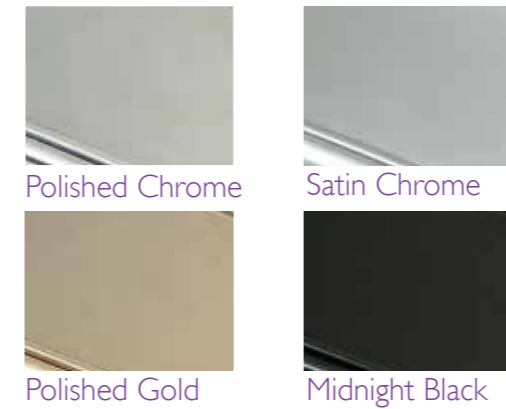

Furniture Colours

Choose from the following 4 furniture colours.

Coloured Drip Bars

Choose a colour matched Drip Bar to perfectly complement the colour of your door. We recommend a colour matched Drip Bar for all stable doors.