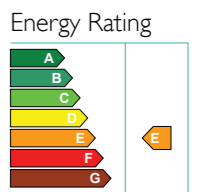

Kentucky & Arcacia SELECT

Whether for an attractive front door with a simple yet stylish glass design, or a back door/side door with clear glass, the **Kentucky** & **Arcacia** have it all. Glass designs from the Select Series can also be chosen for Ultimate or Elite Series Rockdoors for extra strength, security and thermal efficiency.

Kentucky, Clear Lite, White *