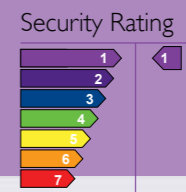

ULTIMATE SERIES