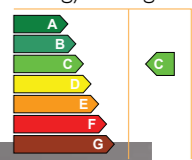

Download Rockdoors app at rockdoor.com

For colour options please see pg 68

For furniture options please see pg 56

* Energy ratings vary depending on threshold & glass design.
† For illustration purposes all glass designs indicated are photographed with a Sandstone backing glass.