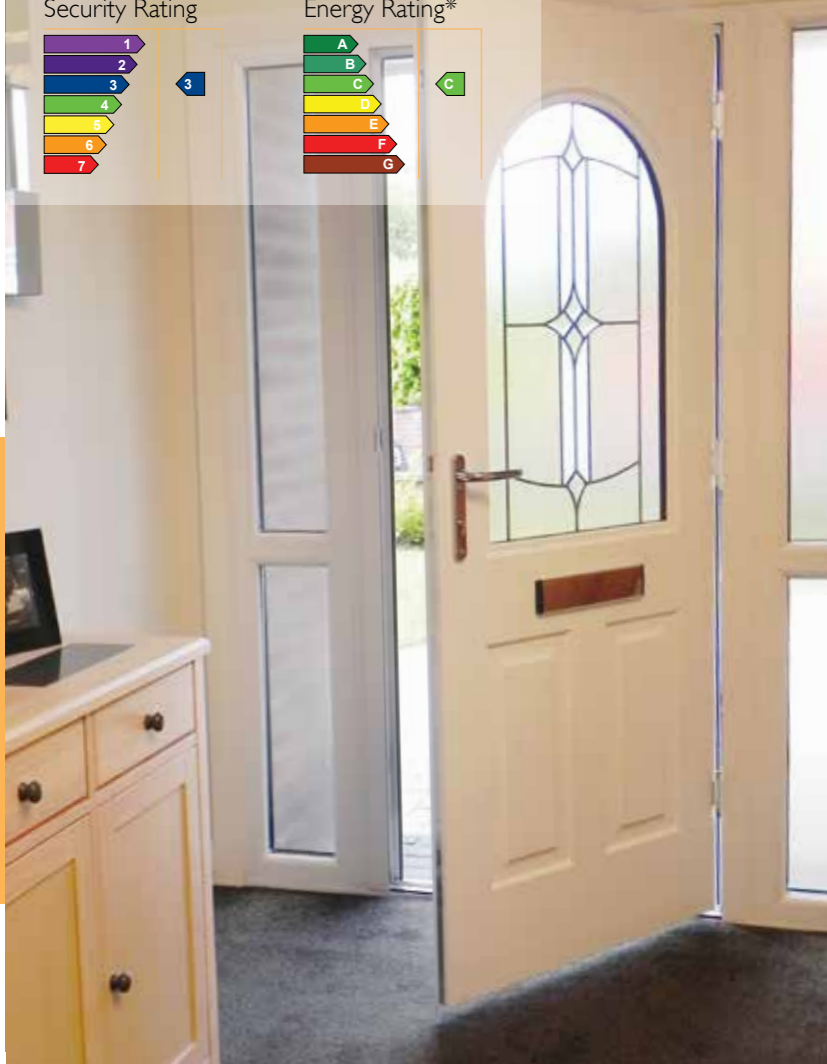

Security Rating

Energy Rating*

Kentucky, Summit (Inc Sandblasted glass), White †

Kentucky & Regency ELITE

Similar to the Windsor, but with a curved glass design, the *Kentucky* is also hugely popular as both a front door and back door due to the large amounts of light that can pass through it. Additionally the *Regency* is a classic looking door providing extra privacy where required.

ELITE SERIES