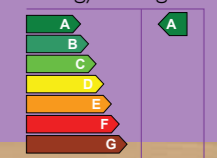

* Energy ratings vary depending on threshold & glass design.

Windsor ULTIMATE

Security Rating

Energy Rating*

Whilst a hugely popular front door, the Windsor also features on many homeowners back doors, due to the amount of light that passes through the glass, often brightening up kitchens and utilities.