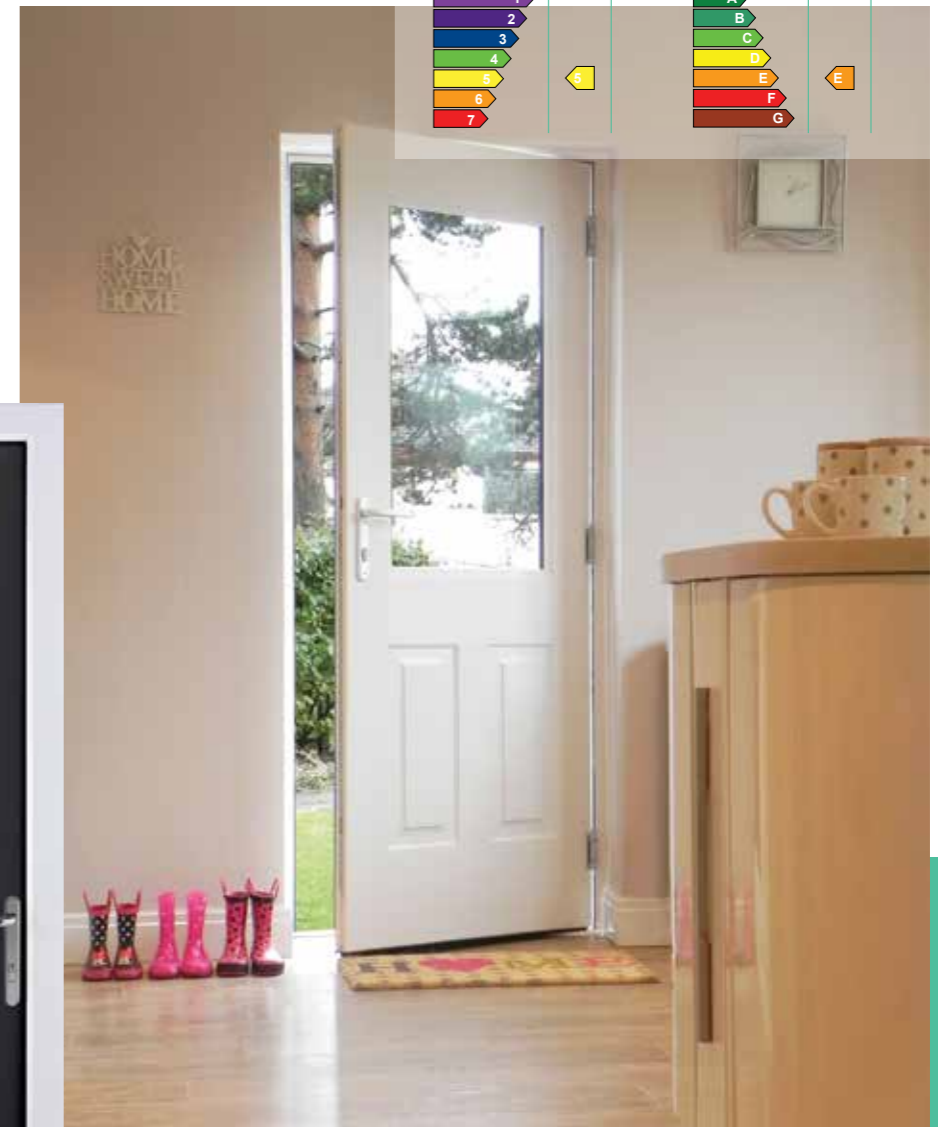

Jacobean & Windsor SELECT

The Select Series **Jacobean** & **Windsor** provides several glass designs for homeowners wanting a good quality front door but with a simple glass design. Alternatively, Jacobeans & Windsors from the Select Series prove popular as a cost effective back door option. Glass designs from the Select Series can also be chosen for Ultimate or Elite Series Rockdoors for extra strength, security and thermal efficiency.

Security Rating	Energy Rating
1	A
2	B
3	C
4	D
5	E
6	F
7	G

Windsor, Clear Glass, White