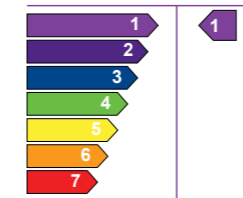

Security Rating

ULTIMATE SERIES