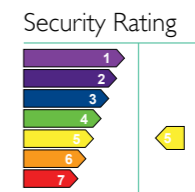

Kentucky & Arcacia SELECT

Whether for an attractive front door with a simple yet stylish glass design, or a back door/side door with clear glass, the **Kentucky** & **Arcacia** have it all. Glass designs from the Select Series can also be chosen for Ultimate or Elite Series Rockdoors for extra strength, security and thermal efficiency.

Kentucky, Clear Lite, White *