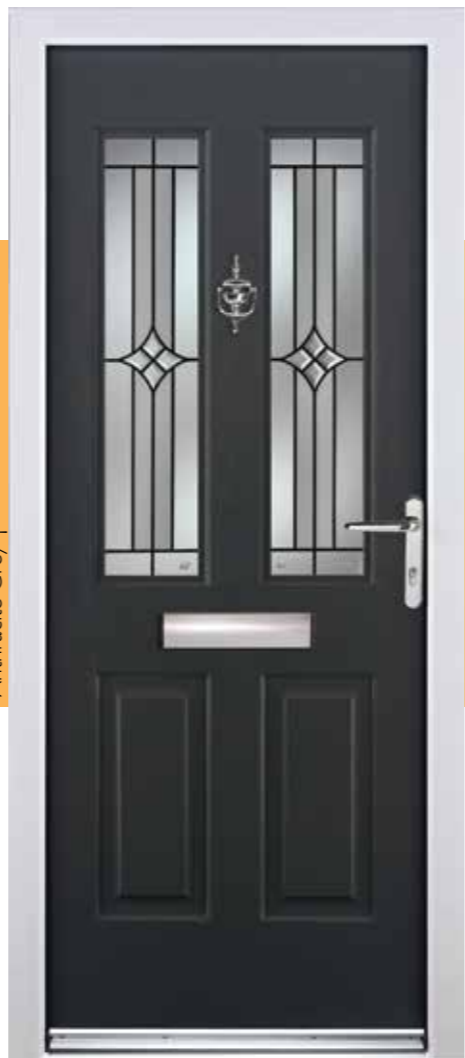

Security Rating

ELITE SERIES

Security Rating

Energy Rating*

Jacobean, Summit (Inc Sandblasted glass), White †

Jacobean, Summit (Inc Sandblasted glass), Anthracite Grey †

Jacobean ELITE

Rockdoors most popular door style the Jacobean is available from the Elite Series in various glass designs including the Ellipse, Summit and Linear. Glass designs from the Elite Series can also be selected for Ultimate Series Rockdoors for extra strength, security and thermal efficiency.