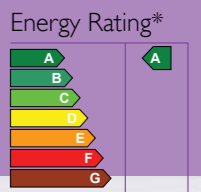

ULTIMATE SERIES