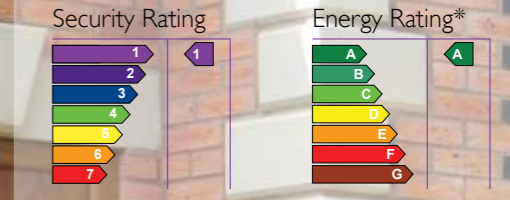

Georgia & Montana

ULTIMATE

The Georgia & Montana provide a close match to traditional timber doors of old. If you're looking for a door with elegance then look no further than these two stunning designs.

ULTIMATE SERIES