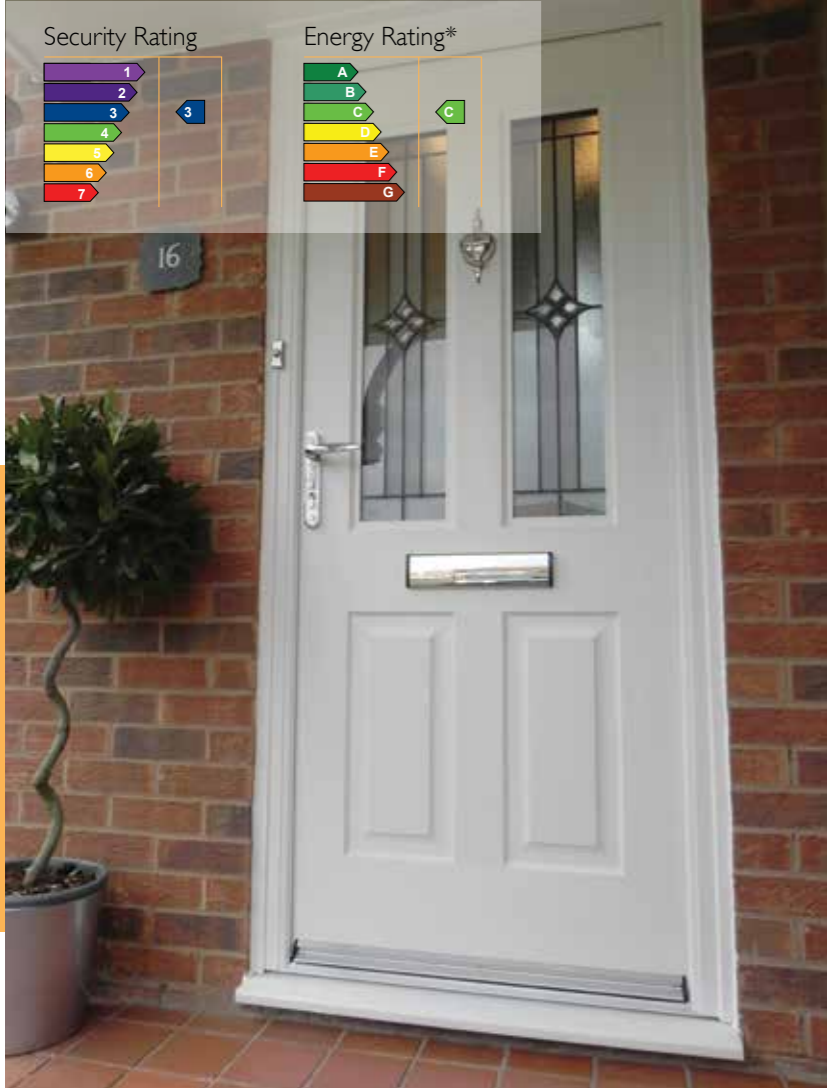

Security Rating

ELITE SERIES

Security Rating

Energy Rating*

Jacobean, Summit (Inc Sandblasted glass), White †

Jacobean, Summit (Inc Sandblasted glass), Anthracite Grey †

Jacobean ELITE

Rockdoors most popular door style the Jacobean is available from the Elite Series in various glass designs including the Ellipse, Summit and Linear. Glass designs from the Elite Series can also be selected for Ultimate Series Rockdoors for extra strength, security and thermal efficiency.