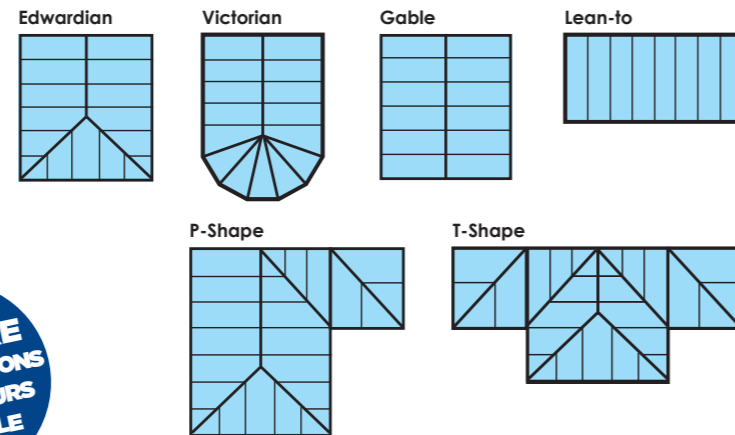

STYLES

BESPOKE CONFIGURATIONS AND COLOURS AVAILABLE

COLOURS

WHITE	CREAM	SAGE GREEN	GREY	EBONY BLACK	IRISH OAK

EXTRUDED ACRYLIC

FEATURES

- ✓ Over 90% light transmission
- ✓ Lightweight
- ✓ Easy to mount
- ✓ Good thermal insulation
- ✓ More flexible than glass
- ✓ For use indoor & outdoor
- ✓ Weather & impact resistance
- ✓ Ease of fabrication

RANGE OF COLOURS AVAILABLE