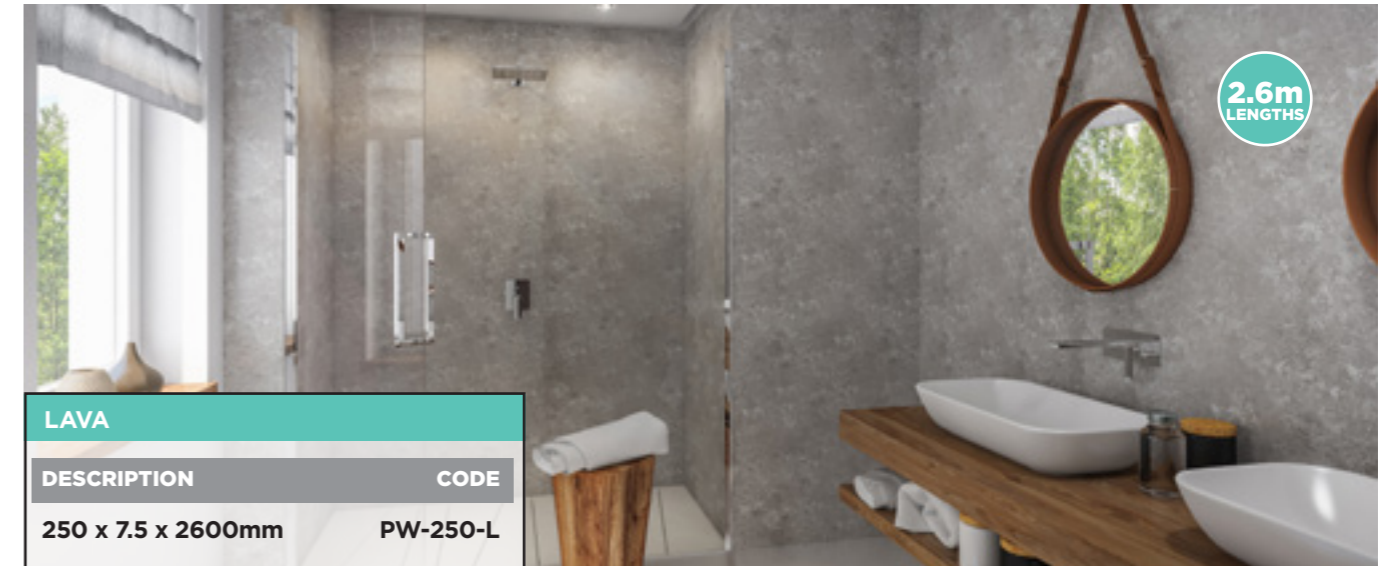

LAVA

DESCRIPTION	CODE
250 x 7.5 x 2600mm	PW-250-L

2.6m LENGTHS

PERGAMON

DESCRIPTION	CODE
250 x 7.5 x 2600mm	IC75PM

2.6m LENGTHS

WHITE HIGH GLOSS

DESCRIPTION	CODE
250 x 7.5 x 2600/4000/6000mm	IC75WHG

2.6m LENGTHS

DARK GREY MARBLE

DESCRIPTION	CODE
250 x 7.5 x 2600mm	PW-250-DGM

2.6m LENGTHS

SUBTLE GREY MARBLE

DESCRIPTION	CODE
250 x 7.5 x 2600mm	IC75SGM

2.6m LENGTHS

CONCRETE GREY

DESCRIPTION	CODE
250 x 7.5 x 2600mm	PW-250-CG

2.6m LENGTHS

ORION

DESCRIPTION	CODE
250 x 7.5 x 2600mm	PW-250-O