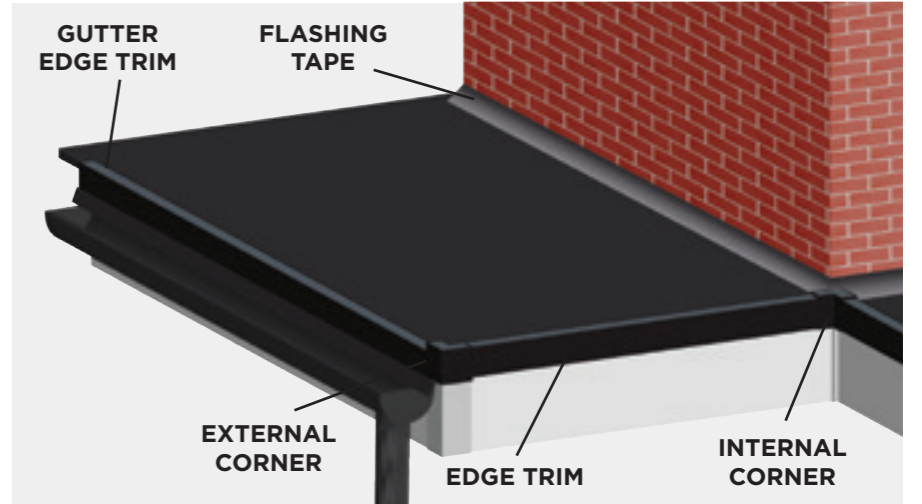

COLOURS

CORNERS, JOINTS & END CAPS

CORNERS, JOINT & END CAPS

DESCRIPTION	CODE
Internal Corner	RCQTINTCORNER
External Corner	RCQTEXTCORNER
Trim End Cap (Small)	RCQTENDCAPS
Corner End Cap (Large)	RCQTENDCAPL
Joint	RCQTJOINTBUTT
Bond & Seal Sealant	RCQBSS
UPVC Foam Tape Roll 8m	RCQFTAPE

ADHESIVES

DESCRIPTION	CODE
Water Based Adhesive 5ltr 20m² Coverage	RCWBA5
Water Based Adhesive 10ltr 40m² Coverage	RCWBA10
Bonding Spray 750mm	RCSPRAY
Bonding Adhesive 5ltr	RCBA5
Bonding Adhesive 10ltr	RCBA10

JOINTING ACCESSORIES

DESCRIPTION	CODE
Quickscrubber Handle	RCQSHBM
Quickscrubber Pad	RCQSPBM
Quickprime Plus 1ltr	RCQP1
Quickseam SA	RCQSFR1525
Flashing Roll (15.25m)