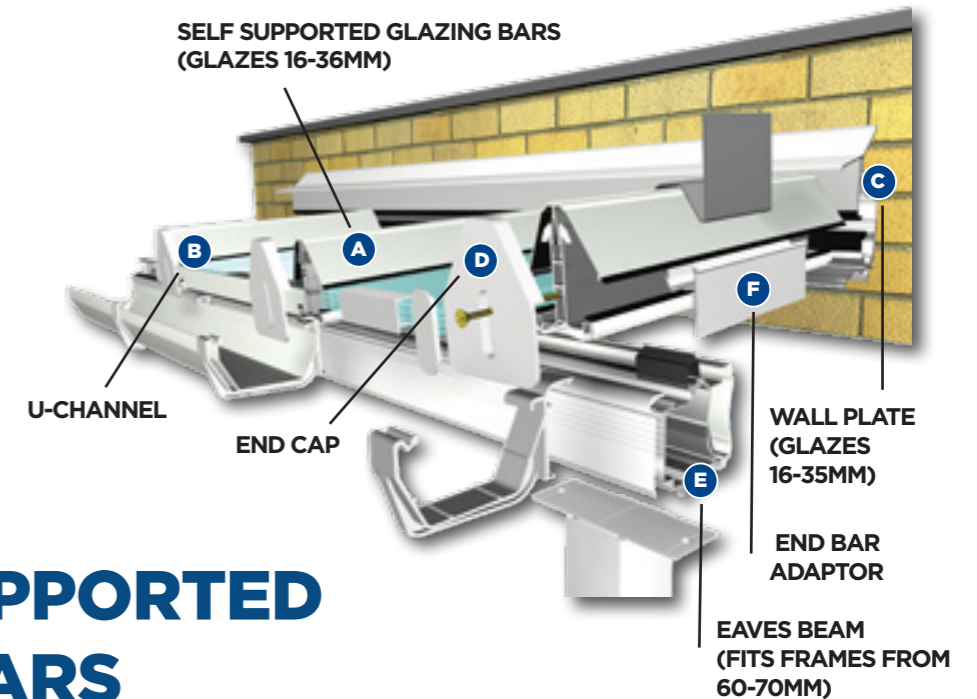

UP TO
2100 WIDTH
X 7000mm
LENGTH

CORRUGATED PVC & POLYCARBONATE

FEATURES

- ✓ High-impact strength - resists breakage
- ✓ SUNTUF and EZglaze polycarbonate
- ✓ Easily handled, quickly installed
- ✓ Requires minimal maintenance
- ✓ Fire retardant - meets the highest standards
- ✓ UV & weather resistant
- ✓ Cost-effective

FEATURES

- ✓ Suitable for glass or polycarbonate
- ✓ WALL PLATES - Takes glass or polycarbonate
- ✓ EAVES BEAMS - Support legs available for car ports
- ✓ Range of colours available
- ✓ Also available bespoke Evolution kit