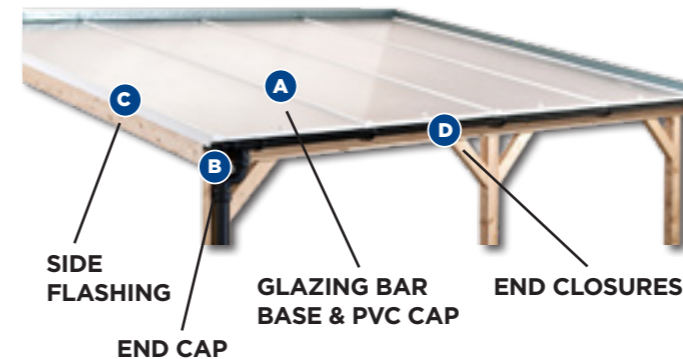

FEATURES & COLOURS

- ✓ PVC snap down caps or aluminium screw down caps
- ✓ Easy and simple installation
- ✓ Weather resistant
- ✓ Durable
- ✓ Ideal for lean to roofs, canopies, walkways, pergolas, carports, covered out door areas, and more!

WHITE

BROWN

GREY

GET YOUR SHEET SALES QUOTE TODAY!

Email: sheet.sales@gap.uk.com
Call: 02380 332761