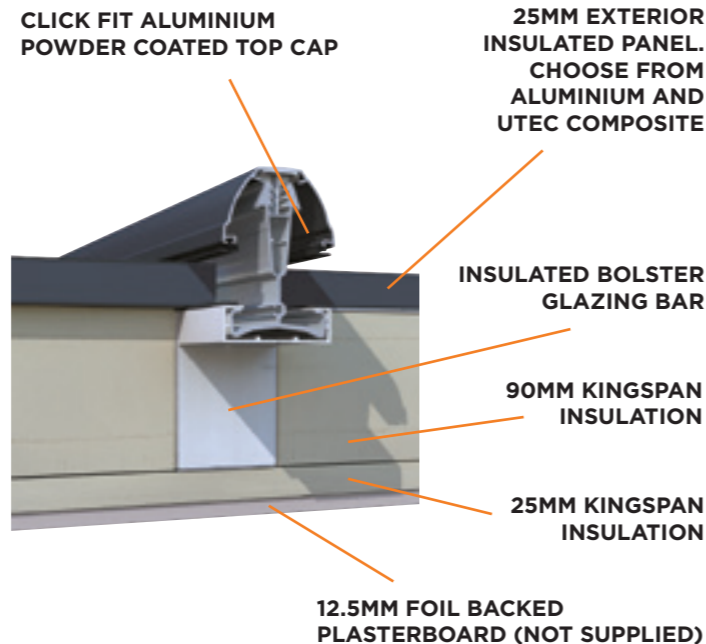

HYBRID SOLID ROOFS

SOLID CONSERVATORY ROOFS

HYBRID SOLID ROOFS

SOLID CONSERVATORY ROOFS

FEATURES

- ✓ Low pitch 5° to 40.9°
- ✓ Wind tested to withstand hurricane winds up to 130mph
- ✓ Configurable glazed panels and shaped glazing for natural light and stunning internal design
- ✓ U-Value of 0.15 with option to go down to 0.12
- ✓ The most versatile and configurable solid roofing system available

COLOURS

ATHRACITE GREY (EXT)

FEATURES

- ✓ No cutting, trimming or battening on site
- ✓ Extended external soffit options
- ✓ Internal pelmet as standard
- ✓ Spans over bi-folds up to 4m
- ✓ Lightweight designed to fit on frames
- ✓ Click fit aluminium hip and ridge options
- ✓ Available without tiles - use your own to match the house
- ✓ U-Value of 0.15 with option to go down to 0.12

COLOURS