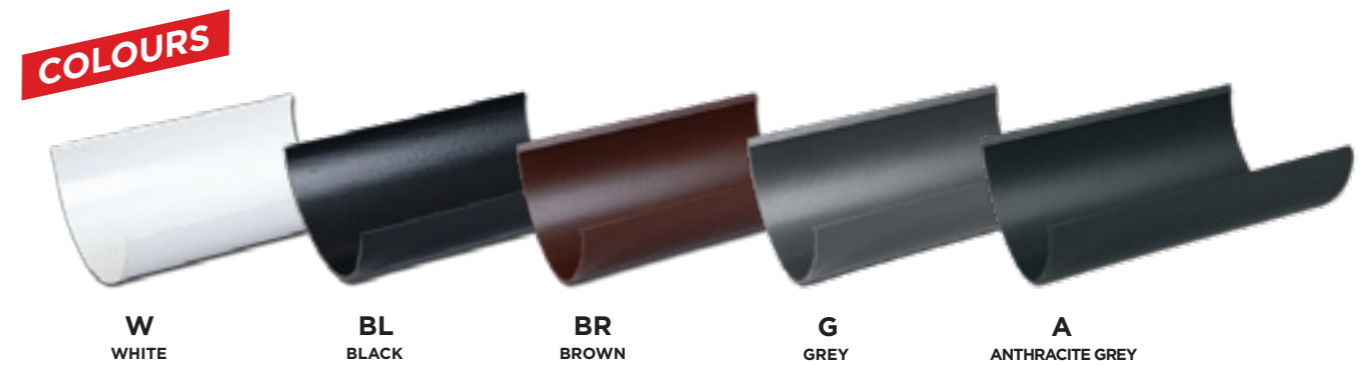

ROUND RAINWATER SYSTEM

ROUND RAINWATER SYSTEM

ROUND RAINWATER SYSTEM

ROUND RAINWATER SYSTEM

GUTTER LENGTH DESCRIPTION CODE 4m Round RG4 W BL BR G A	UNION BRACKET DESCRIPTION CODE Round RU1 W BL BR G A	RUNNING OUTLET DESCRIPTION CODE Round RO1 W BL BR G A	STOP END OUTLET DESCRIPTION CODE Round RO2 W BL BR G
STOP END EXTERNAL DESCRIPTION CODE Round RE1 W BL BR G A	STOP END INTERNAL DESCRIPTION CODE Round RE2 W BL BR G A	ANGLE DESCRIPTION CODE 90° RA1 135° RA2 W BL BR G A	ADJUSTABLE ANGLE DESCRIPTION CODE 50°-156° RA3 W BL BR
DOWNPIPE DESCRIPTION CODE 2.5m Round RP25 4.0m Round RP4 5.5m Round RP55 W BL BR G A	OFFSET BEND DESCRIPTION CODE 92.5° Round RB1 112.5° Round RB2 W BL BR G A	DOWNPIPE SOCKET DESCRIPTION CODE Round RS1 W BL BR G A	SHOE DESCRIPTION CODE 67.5° Round RB3 W BL BR G A

BRANCH DESCRIPTION CODE Round RY1 W BL BR G A	ACCESS PIPE DESCRIPTION CODE Round RX1 W BL BR A	FASCIA BRACKET DESCRIPTION CODE Round RK1 W BL BR G A	PIPE CLIP DESCRIPTION CODE Round RC1 W BL BR G A