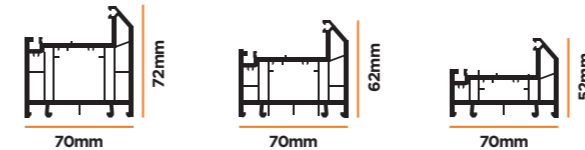

FEATURES

Whether replacing a full house of windows, completing a new build property, or smaller replacement jobs, our 70mm casement window systems are easy to install and come with a range of glazing and ventilation options to help you meet building regulations.

- ✓ 70mm system
- ✓ Thermally efficient
- ✓ Large range of colours
- ✓ Available in 72, 62 & 52mm profile

HUGE NUMBER OF CONFIGURATIONS AVAILABLE