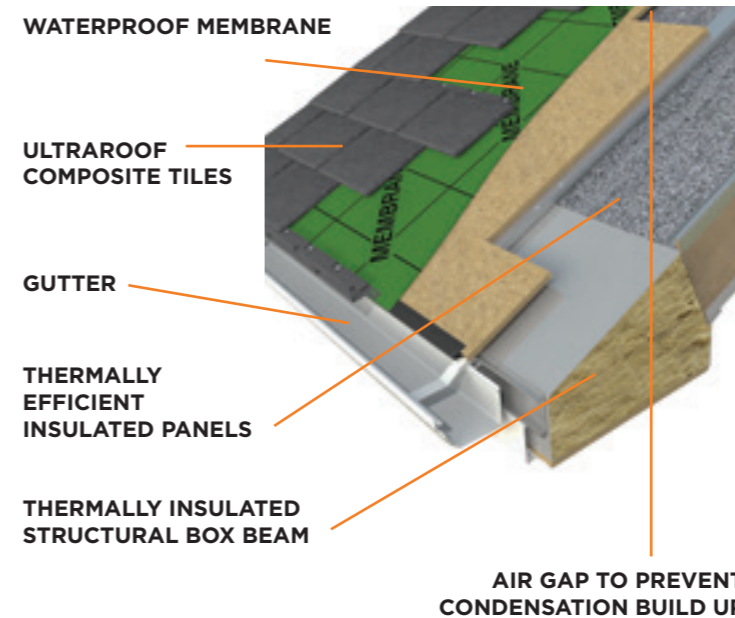

FEATURES

- ✓ No cutting, trimming or battening on site
- ✓ Extended external soffit options
- ✓ Internal pelmet as standard
- ✓ Spans over bi-folds up to 4m
- ✓ Lightweight designed to fit on frames
- ✓ Click fit aluminium hip and ridge options
- ✓ Available without tiles - use your own to match the house
- ✓ U-Value of 0.15 with option to go down to 0.12