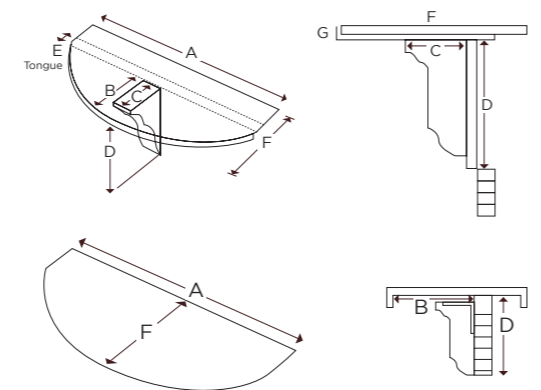

BOW CANOPIES

GRP DOOR CANOPIES

GALLOWS BRACKET

DESCRIPTION	CODE
150mm Bracket	GB6
230mm Bracket	GB9

FRONT ELEVATION

TOP ELEVATION

SIDE ELEVATION

BOW CANOPIES

DESCRIPTION	CODE	A	B	C	1D	2D	E	F	H
1800 Canopy (Foam Filled)	BCFF18	250	2360	300	1900	1500	256	200	175mm
2400 Canopy (Foam Filled)	BCFF24	300	2830	300	2500	1900	390	250	310mm
2800 Canopy (Foam Filled)	BCFF28	310	3150	300	2800	2500	460	260	360mm
3400 Canopy (Foam Filled)	BCFF34	330	3730	300	3400	2800	590	280	490mm

MK.1 BASE UNITS (INCLUDING GALLOWS BRACKET)

DESCRIPTION	CODE	A	B	C	D	E	F	G
1800 1 Bracket	B18	2130	210	150	330	50	530	20
2400 1 Bracket	B24	2440	370	230	330	50	650	20
2800 2 Bracket	B28	2850	340	230	330	50	650	20

MK.2 BASE UNITS (INCLUDING GALLOWS BRACKET)

DESCRIPTION	CODE	A	B	C	D	E	F
1800 1 Bracket	*	2180	30	150	330	40	510
2400 1 Bracket	*	2670	30	230	330	40	660

*Contact your local GAP depot.