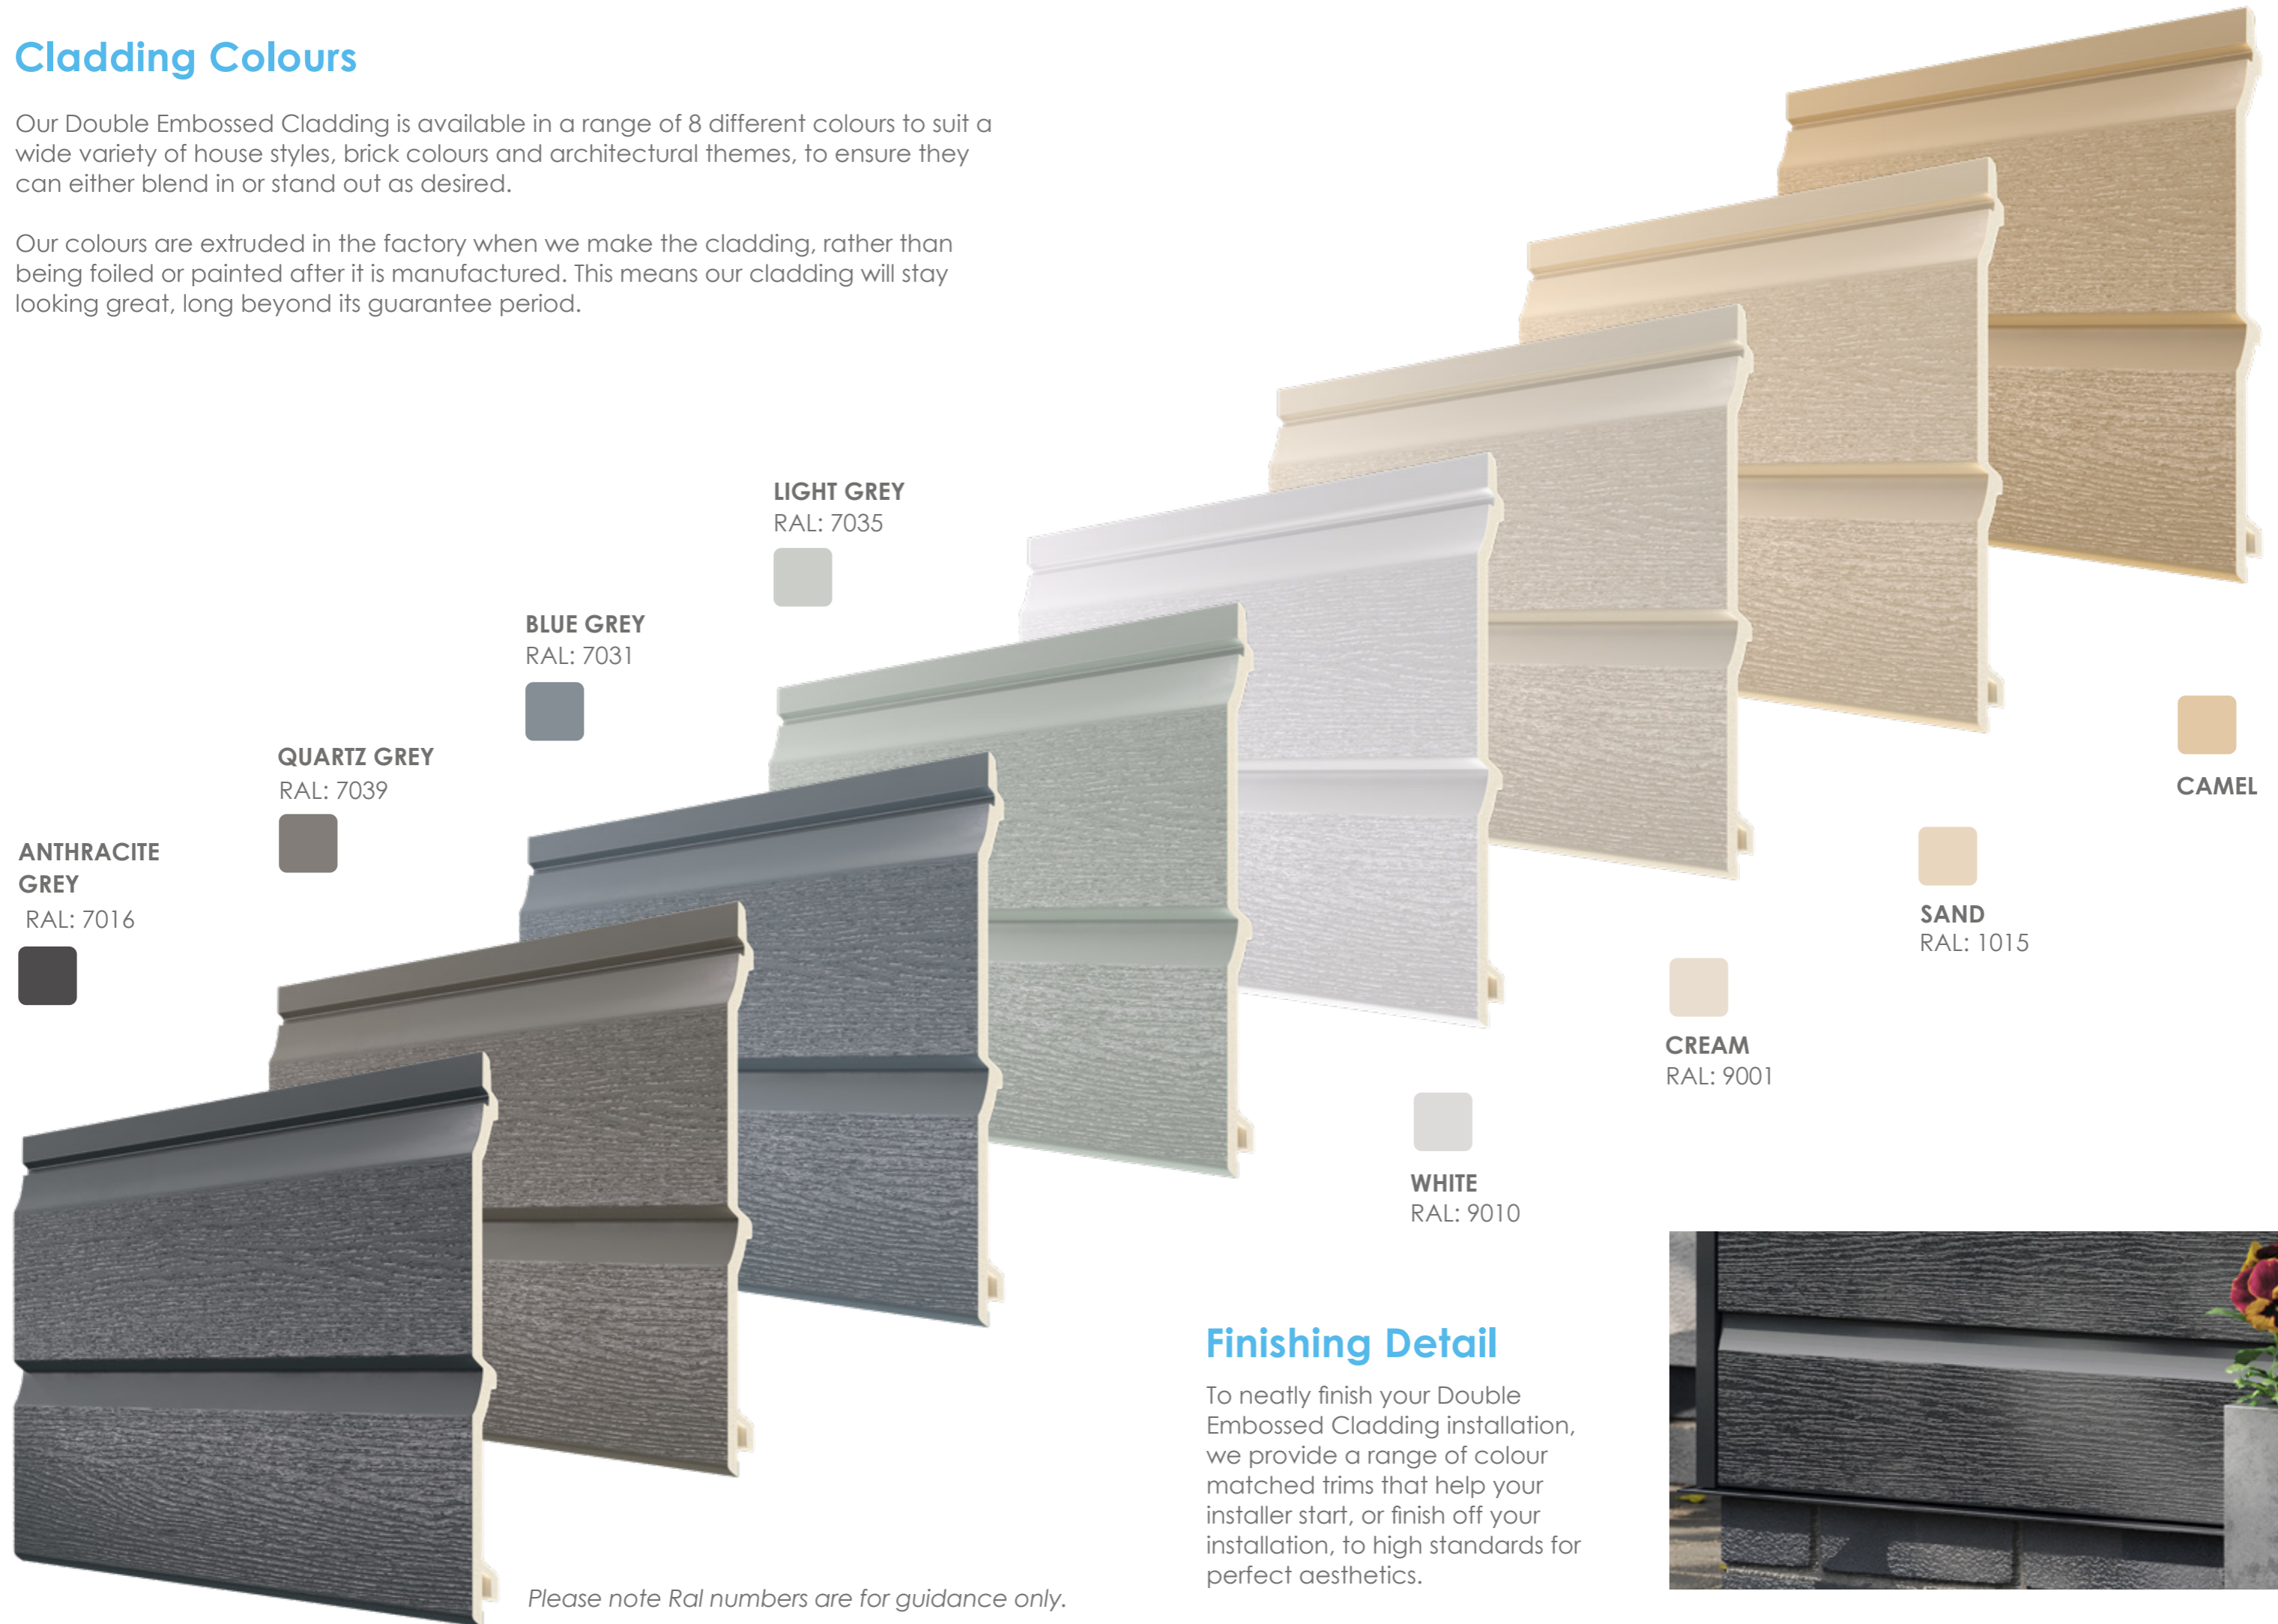

Cladding Colours

Our Double Embossed Cladding is available in a range of 8 different colours to suit a wide variety of house styles, brick colours and architectural themes, to ensure they can either blend in or stand out as desired.

Our colours are extruded in the factory when we make the cladding, rather than being foiled or painted after it is manufactured. This means our cladding will stay looking great, long beyond its guarantee period.

**ANTHRACITE
GREY**
RAL: 7016

QUARTZ GREY
RAL: 7039

BLUE GREY
RAL: 7031

LIGHT GREY
RAL: 7035

WHITE
RAL: 9010

CREAM
RAL: 9001

SAND
RAL: 1015

CAMEL

Please note Ral numbers are for guidance only.

Finishing Detail

To neatly finish your Double Embossed Cladding installation, we provide a range of colour matched trims that help your installer start, or finish off your installation, to high standards for perfect aesthetics.