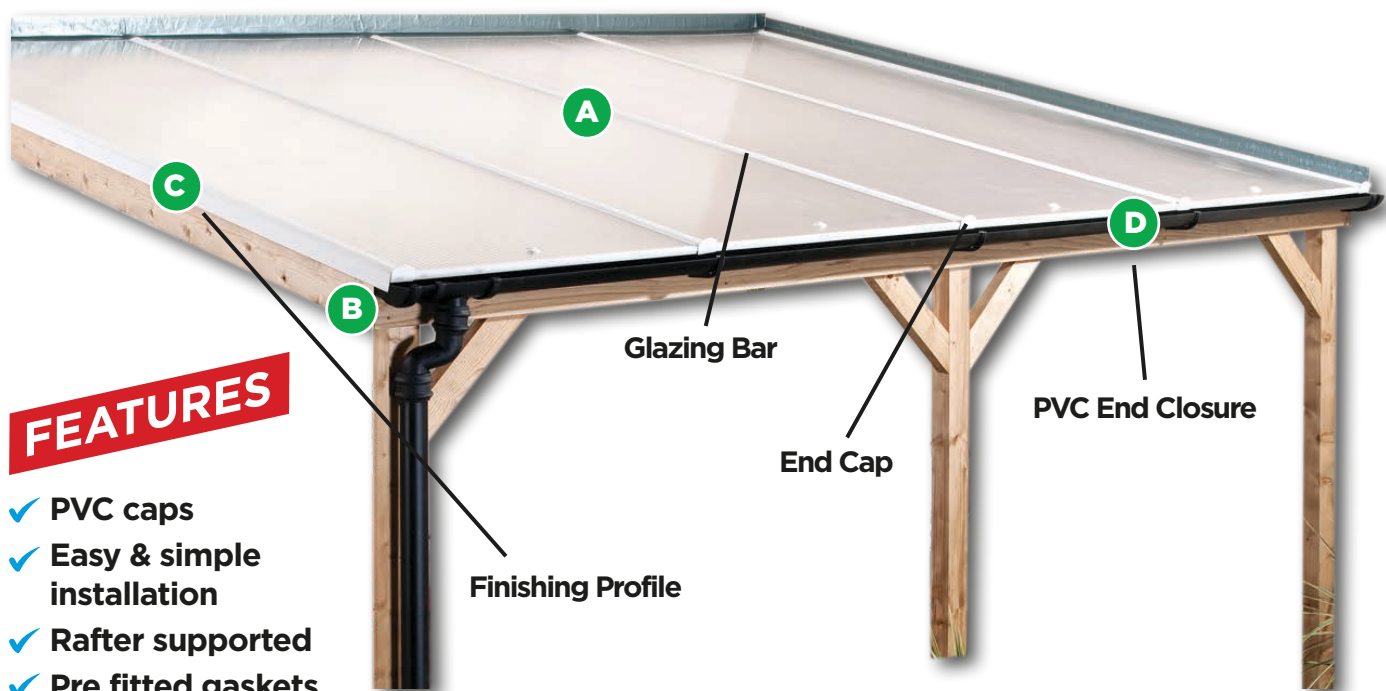

RAFTER GLAZING BARS

FEATURES

- ✓ PVC caps
- ✓ Easy & simple installation
- ✓ Rafter supported
- ✓ Pre fitted gaskets