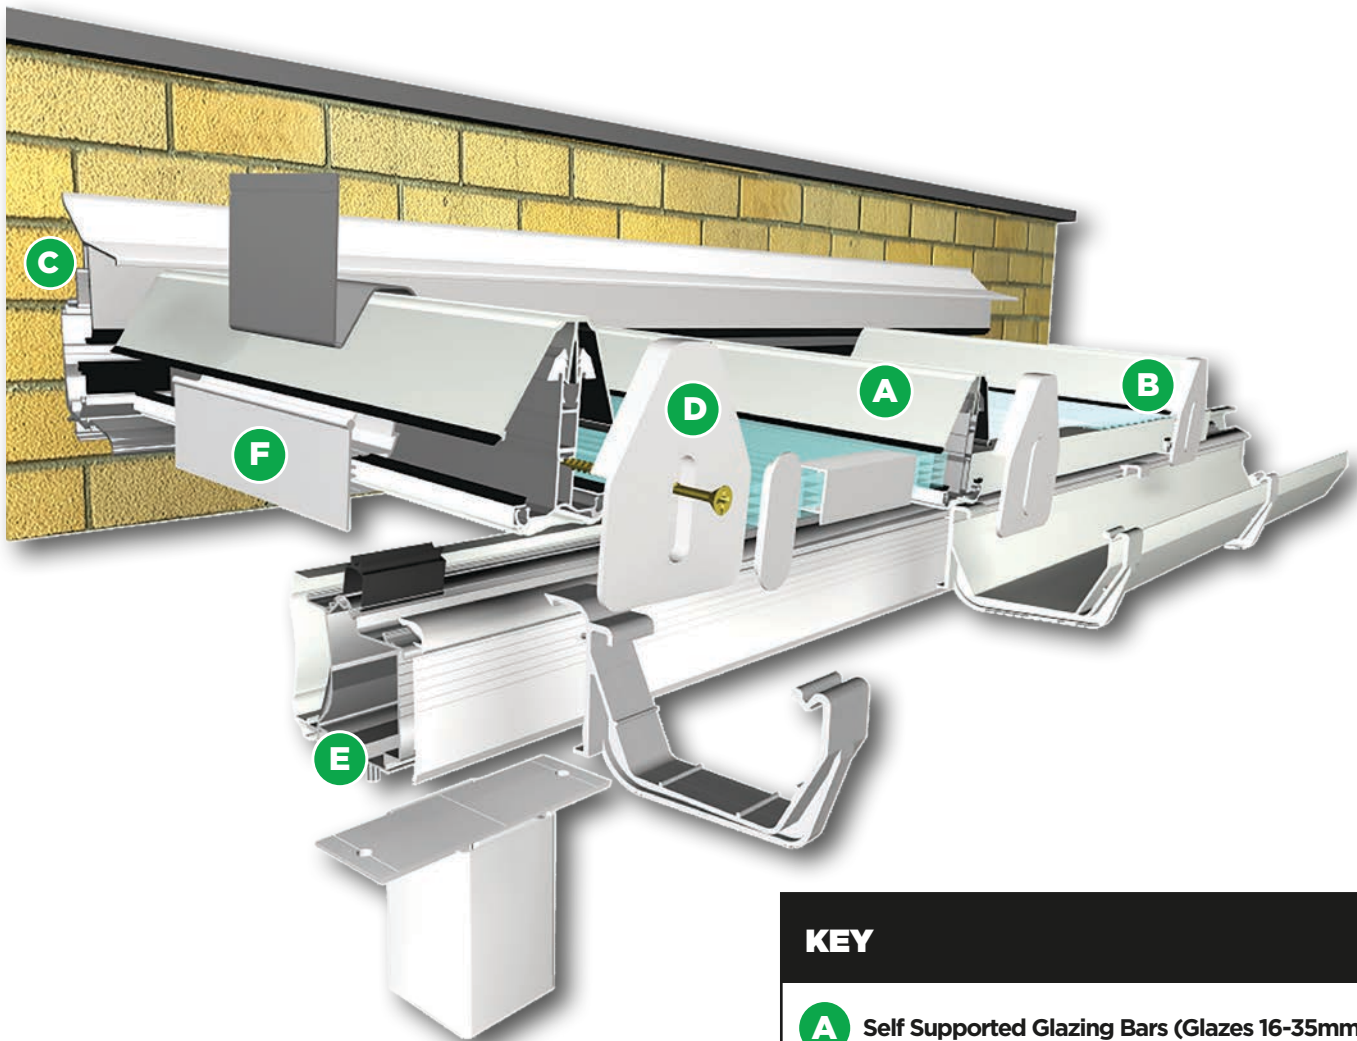

RAINBOW COLOURS ALSO AVAILABLE

SELF SUPPORTING GLAZING BARS

FEATURES

- ✓ Suitable for glass or polycarbonate
- ✓ Wall Plates
- ✓ Eaves Beams - Support legs available for car ports
- ✓ Range of colours available
- ✓ Also available bespoke Evolution kit - see Pg 9

KEY

- A** Self Supported Glazing Bars (Glazes 16-35mm)
- B** U-Channel
- C** Wall Plate (Glazes 16-35mm)
- D** End Cap
- E** Eaves Beam (Fits Frames From 60-70mm)
- F** End Bar Adaptor

Call Us - 02380 332761