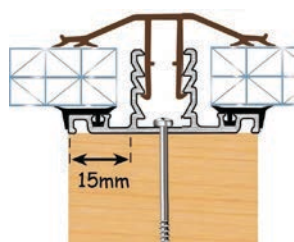

COMING SOON

RAFTER GLAZING BARS

FEATURES

- ✓ PVC caps
- ✓ Easy & simple installation
- ✓ Rafter supported
- ✓ Pre fitted gaskets

A SNAPFIT GLAZING BARS

Includes End Cap

DESCRIPTION	CODE
2m Anthracite Grey	SNAP2AG
2m Brown	SNAP2BR
2m White	SNAP2W
2.5m Anthracite Grey	SNAP25AG
2.5m Brown	SNAP25BR
2.5m White	SNAP25W
3m Anthracite Grey	SNAP3AG
3m Brown	SNAP3BR
3m White	SNAP3W
3.5m Brown	SNAP35BR
3.5m White	SNAP35W
4m Anthracite Grey	SNAP4AG
4m Brown	SNAP4BR
4m White	SNAP4W
5m Brown	SNAP5BR
5m White	SNAP5W
6m Anthracite Grey	SNAP6AG
6m Brown	SNAP6BR
6m White	SNAP6W
7m Brown	SNAP7BR
7m White	SNAP7W