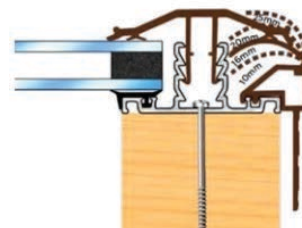

C SNAPFIT GABLE FINISHING PROFILE

DESCRIPTION	CODE
2m Anthracite Grey 10-25mm	SNAPGAB2AG
2.5m White 10-25mm	SNAPGAB25W
3m Anthracite Grey 10-25mm	SNAPGAB3AG
3m Brown 10-25mm	SNAPGAB3BR
3m White 10-25mm	SNAPGAB3W
4m Anthracite Grey 10-25mm	SNAPGAB4AG
4m Brown 10-25mm	SNAPGAB4BR
4m White 10-25mm	SNAPGAB4W

Call Us - 02380 332761

Email - sheet.sales@gap.uk.com