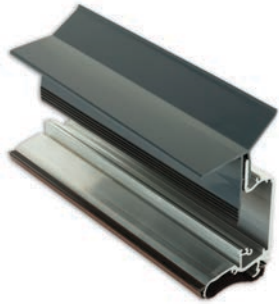

2.5m LENGTHS

SELF SUPPORTING GLAZING BARS

C WALLPLATE

DESCRIPTION	CODE
Full Wallplate 3m White	WP3W
Full Wallplate 4m White	WP4W
Full Wallplate 6m White	WP6W
Full Wallplate 3m Brown	WP3BR
Full Wallplate 4m Brown	WP4BR
Full Wallplate 6m Brown	WP6BR