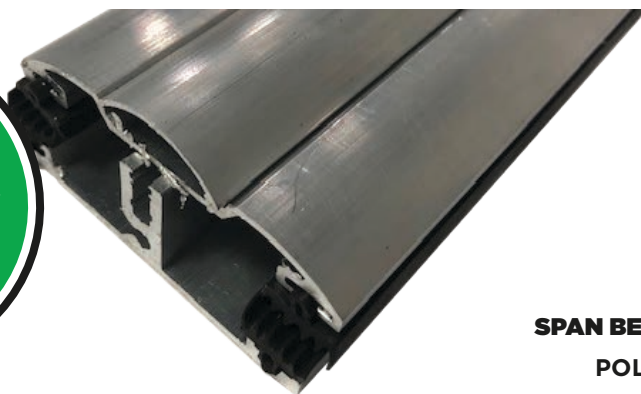

SELF SUPPORTING GLAZING BARS

PURLIN BARS - SEMI STRUCTURAL GLAZING BAR

SPAN BETWEEN PURLIN BARS* -

POLYCARBONATE: 1580mm
GLASS: 1250mm

*See data sheet

DESCRIPTION	CODE
Sunwood 60mm 3m Brown	SUN60-3BR
Sunwood 60mm 3m Grey	SUN60-3G
Sunwood 60mm 3m Mill	SUN60-3ALI
Sunwood 60mm 3m White	SUN60-3W
Sunwood 60mm 4m Brown	SUN60-4BR
Sunwood 60mm 4m Grey	SUN60-4G
Sunwood 60mm 4m Mill	SUN60-4ALI
Sunwood 60mm 4m White	SUN60-4W