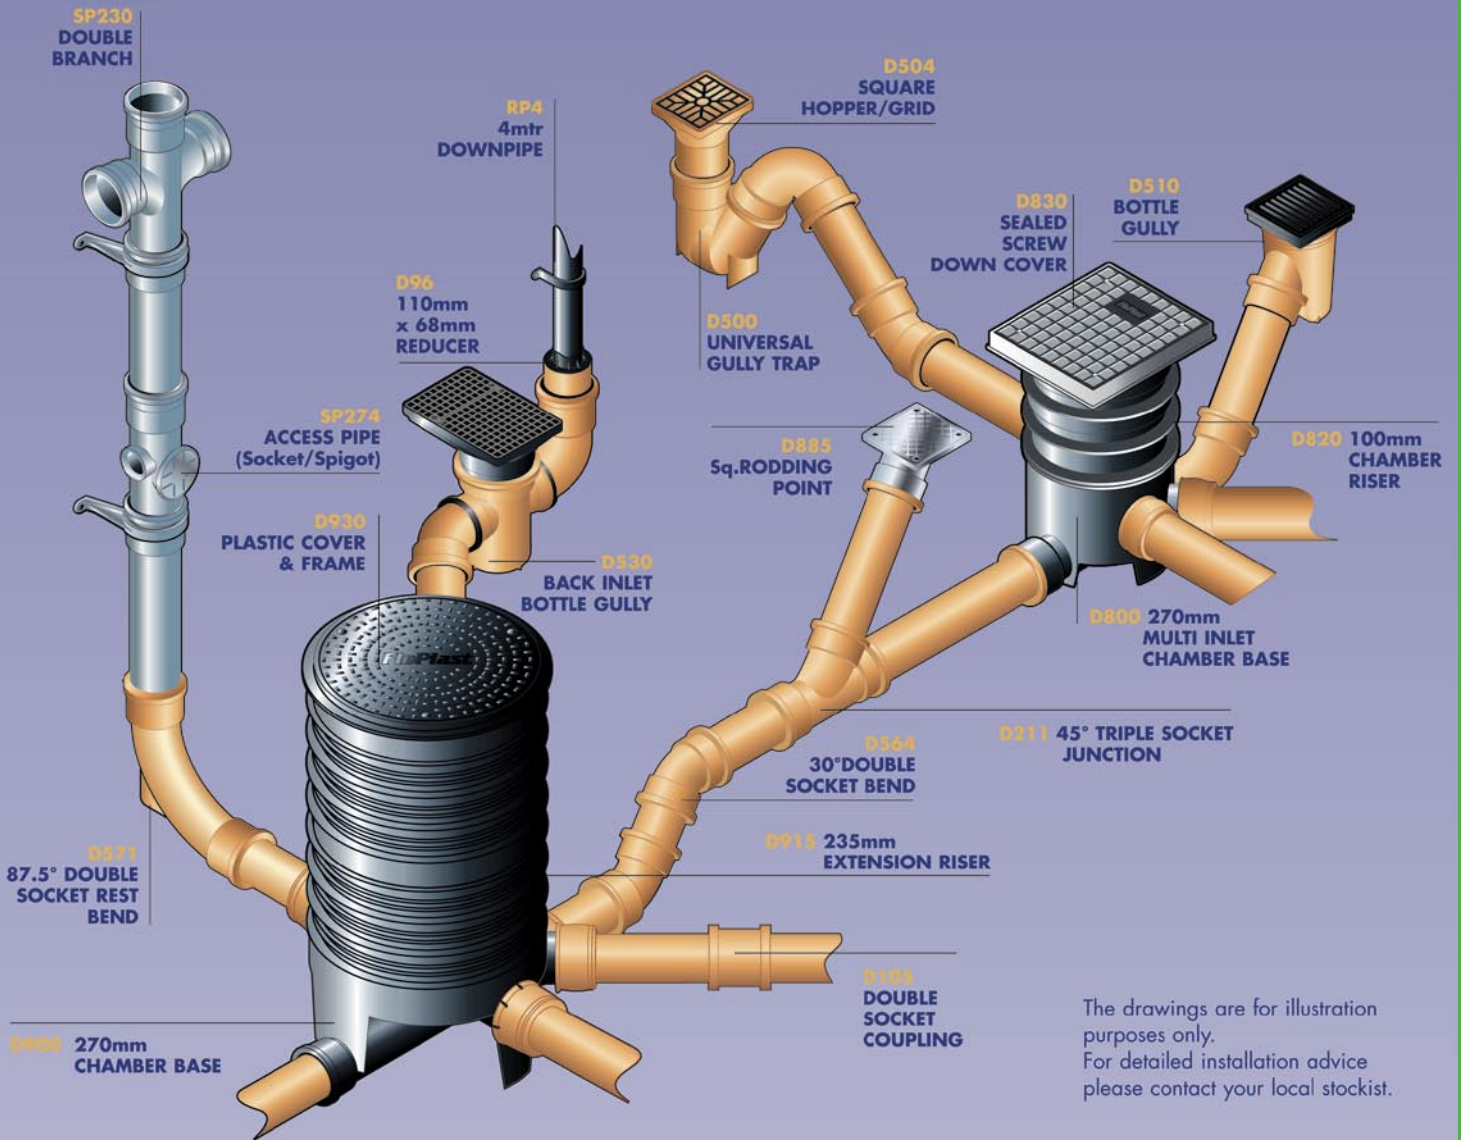

gap WASTE DIAGRAM

The drawings are for illustration purposes only. For detailed installation advice please contact your local stockist.

gap WAREHOUSE NETWORK

Birmingham T: 0121 328 7808 F: 0121 328 6808	Blackburn T: 01254 682 888 F: 01254 688 000	Bolton T: 01204 571407 F: 01204 861582	Bury T: 0161 763 4073 F: 0161 763 4076	Forthside T: 01383 824 181 F: 01383 824 722	Leeds T: 0113 272 3400 F: 0113 270 3200	Liverpool T: 0151 545 1555 F: 0151 545 1554	Manchester T: 0161 336 1819 F: 0161 336 1811	Nottingham T: 0115 978 9669 F: 0115 978 9939	Stockport T: 0161 429 6679 F: 0161 429 6972	Wirral T: 0151 334 4411 F: 0151 334 4422
---	--	---	---	--	--	--	---	---	--	---