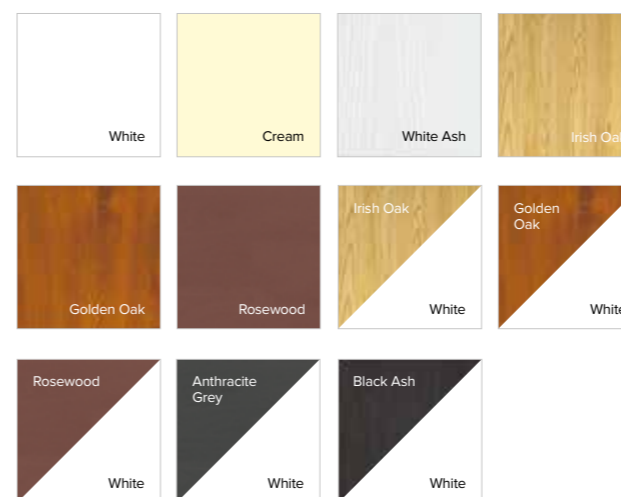

Door hardware

- Master handle exclusive to KAT, available in Gold, Brushed Steel, Chrome, Anthracite Grey, White and Black.

Door colour options

Choice of colours and foil finishes including dual colours.

Door colour options

Anodised finish

Ask us about our Black Anodised marine grade finish, guaranteed for a remarkable 25 years.

Key features

- Choose from 7 colours, including dual colours
- Black anodised finish available
- Door handle designed by and exclusive to KAT, available in 6 finishes and guaranteed for 10 years
- Discreet locking intermediate handle in 4 finishes – Black, White, Brushed Steel and Chrome
- Up to 7 sashes wide in a range of opening configurations
- Slim sightlines
- Sobinco 5 point locking to master door
- Industry leading weather rating
- Delivery in just 2 weeks
- 10-year guarantee.