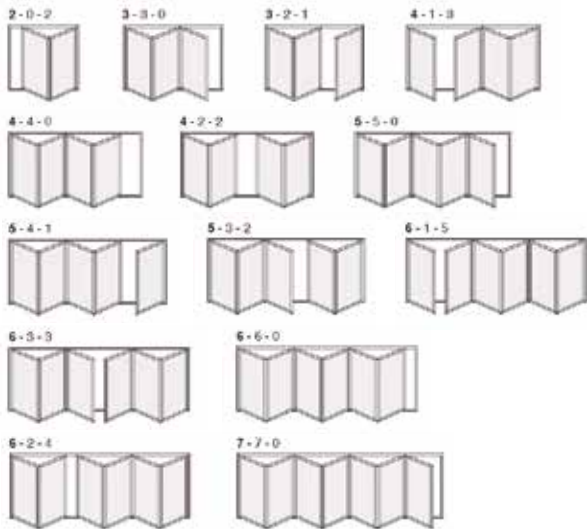

KAWNEER ALUMINIUM

SCHÜCO ALUMINIUM

Also available:

- Patio Doors
- Entrance Doors
- French Doors
- Flat Roof Lights
- Lantern Roofs
- Box Sash Windows
- Aluminium Windows

KAT

A SUPERIOR ANIMAL ALTOGETHER.

Opening configurations

There are many configuration options, the most popular of which are shown here. All designs are available as inward or outward opening.

Consider having blinds fitted inside the double glazed unit.

Key features