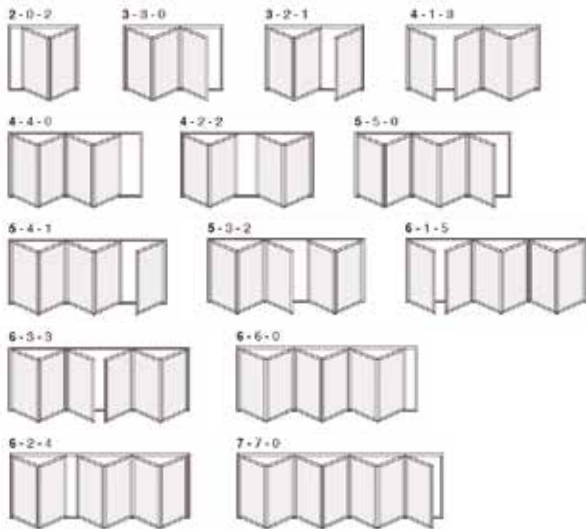

KAWNEER ALUMINIUM

SCHÜCO ALUMINIUM

Also available:

- Patio Doors
- Entrance Doors
- French Doors
- Flat Roof Lights
- Lantern Roofs
- Box Sash Windows
- Aluminium Windows

KAT

A SUPERIOR ANIMAL ALTOGETHER.

Opening configurations

There are many configuration options, the most popular of which are shown here. All designs are available as inward or outward opening.

Consider having blinds fitted inside the double glazed unit.

Key features