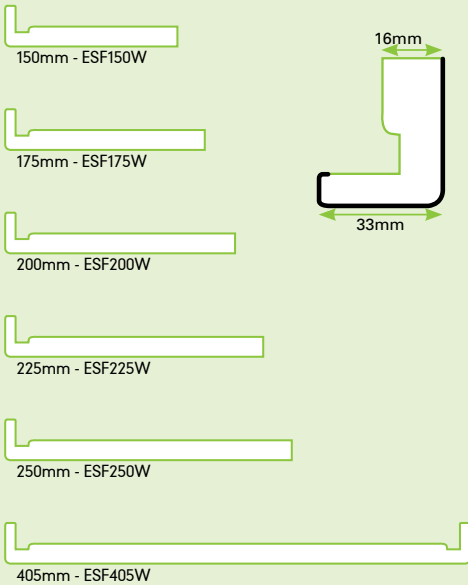

16mm thick Square Fascia Board with a 33mm return leg designed to work in conjunction with soffit board, and will support fixtures such as roof tiles, rainwater systems and other components. Available in 6 different heights. Doubled ended boards available in 300mm & 405mm (h).