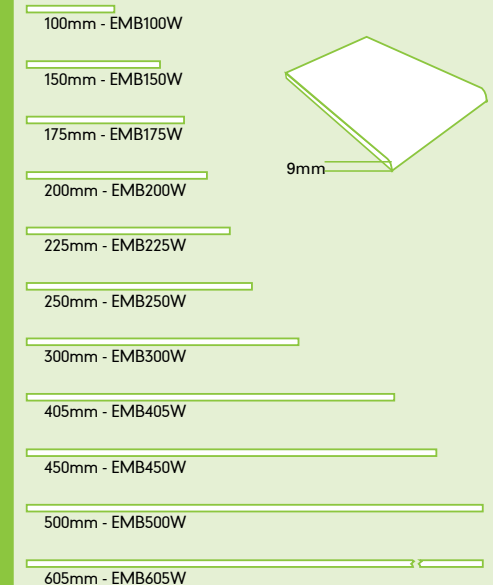

9mm thick Soffit Board (Multi-Purpose Board) is designed to close the gap between the edge of the fascia and the brick work. 9mm 'Core' Soffit is available in 11 lengths.

Vented Soffit also available upon request.

A full range of matching PVC-U joints and corners are available.