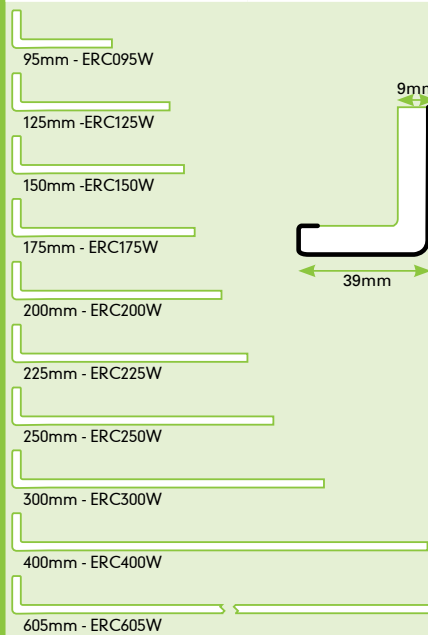

9mm thick Square Reveal Liner with a 39mm return leg designed to work in conjunction with soffit board. Available in 10 different heights. Doubled ended boards available in 400mm (h).